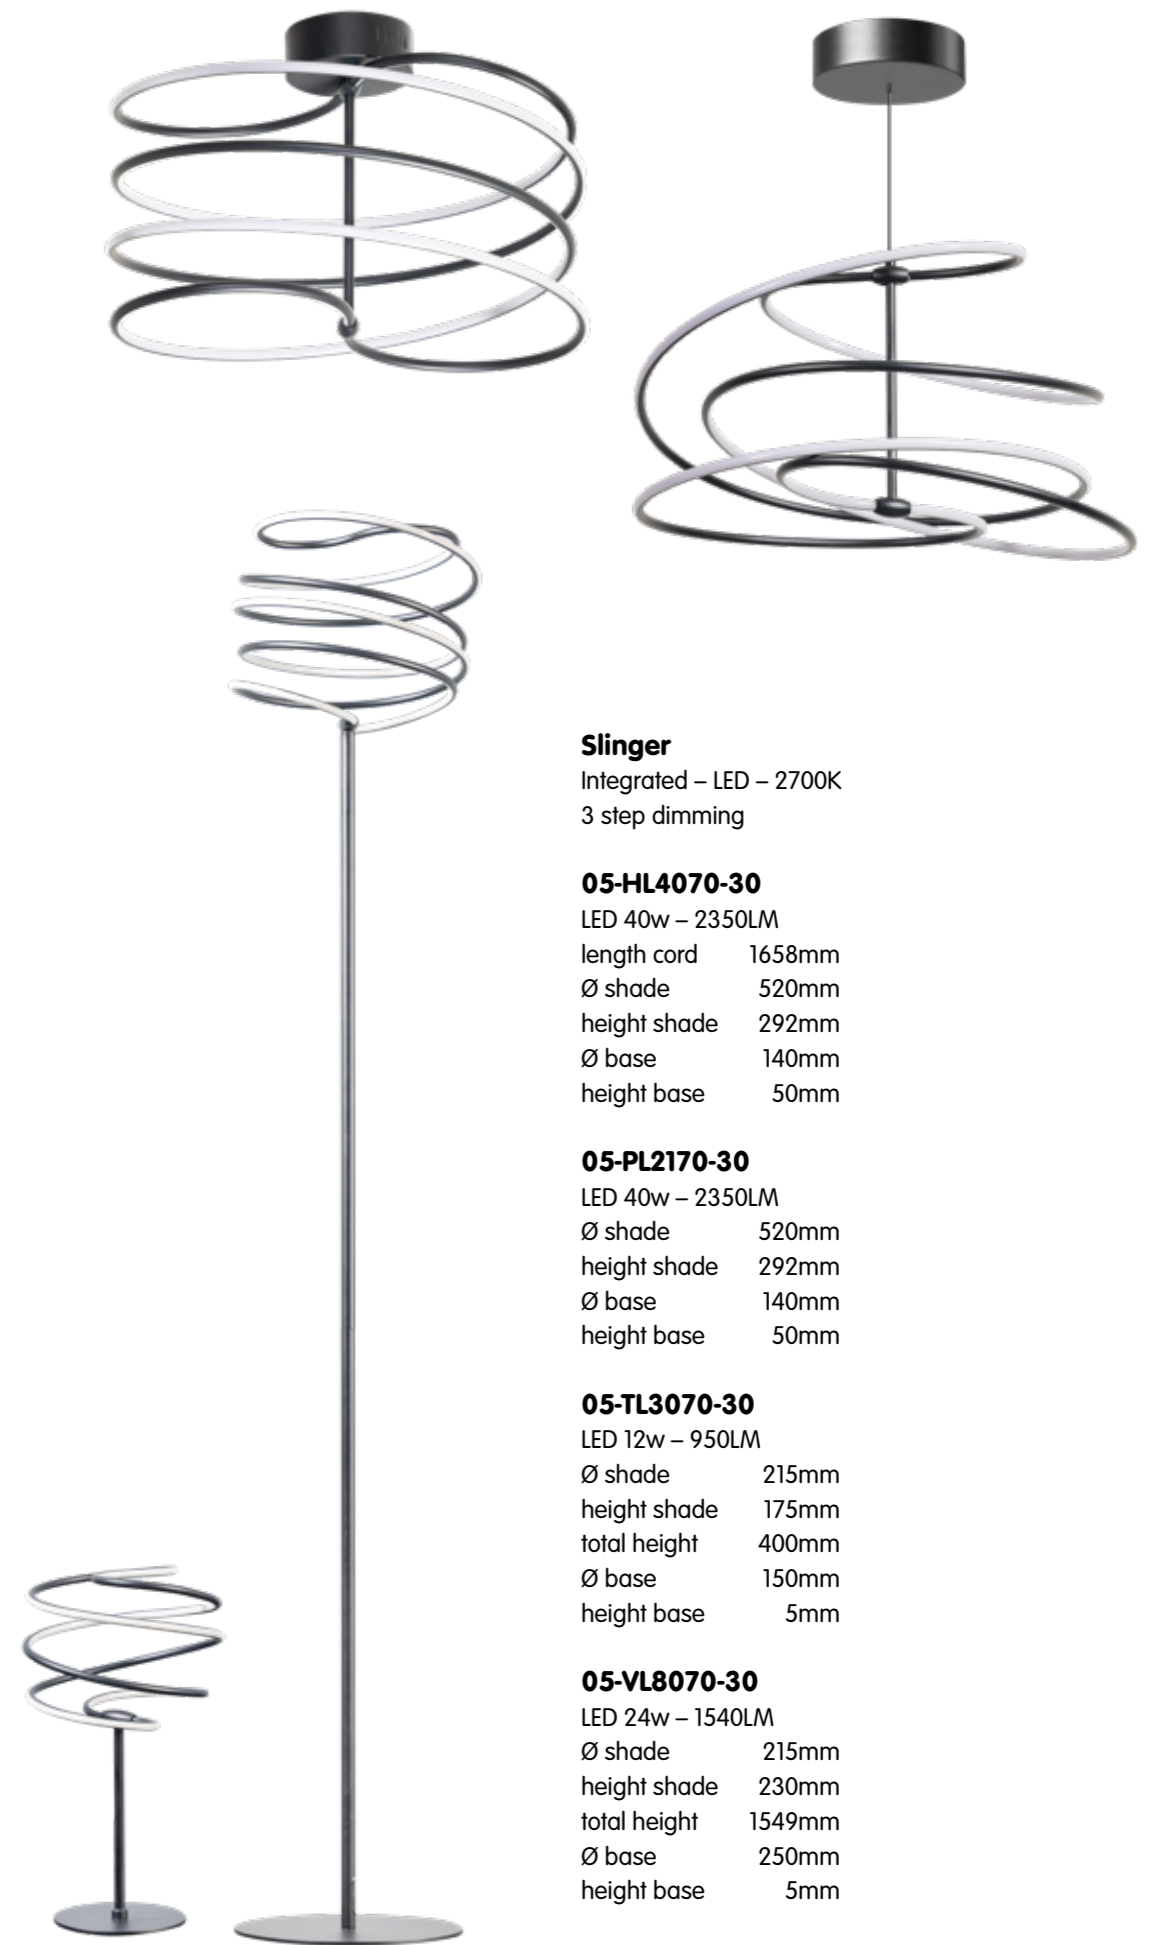

### Mezzo Tondo

1x E27 / max. 15w (excl.) / 230v

**6-301288** lightbulb

### 05-HL4171-3034G

max. length 1350 mm

Ø shade 500 mm

### 05-HL4172-3034G

max. length 1450 mm

Ø shade 700 mm

**SLINGER**  
 PENDANT LAMP  
 CEILING LAMP  
 TABLE LAMP

**Slinger**

Integrated – LED – 2700K  
 3 step dimming

**05-HL4070-30**

LED 40w – 2350LM  
 length cord 1658mm  
 Ø shade 520mm  
 height shade 292mm  
 Ø base 140mm  
 height base 50mm

**05-PL2170-30**

LED 40w – 2350LM  
 Ø shade 520mm  
 height shade 292mm  
 Ø base 140mm  
 height base 50mm

**05-TL3070-30**

LED 12w – 950LM  
 Ø shade 215mm  
 height shade 175mm  
 total height 400mm  
 Ø base 150mm  
 height base 5mm