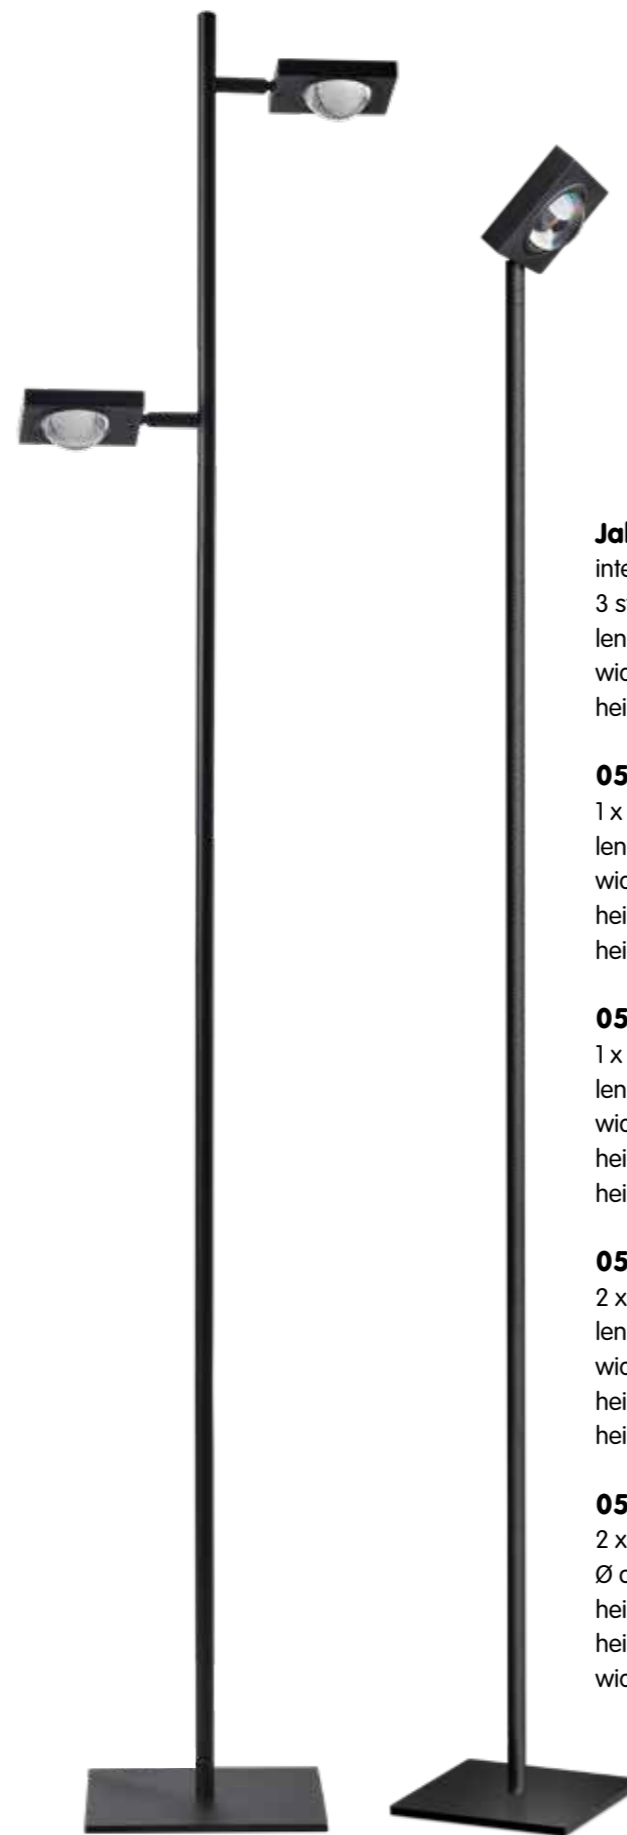

JAKE
FLOOR LAMP
TABLE LAMP

Jake

integrated LED module
3 step dimming
length shade 100mm
width shade 80mm
height shade 15mm

05-TL3374-30

1 x 10w – 782LM / 2700k
length base 120mm
width base 120mm
height base 6mm
height total 300mm

05-VL8374-30

1 x 10w – 782LM / 2700k
length base 180mm
width base 180mm
height base 6mm
height total 1400mm

05-VL8375-30

2 x 10w – 1564lm / 2700k
length base 200mm
width base 200mm
height base 6mm
height total 1500mm

05-PL1335-30

2 x 10w – 1564lm / 2700k
Ø ceiling base 120mm
height ceiling base 30mm
height total 230mm
width 300mm