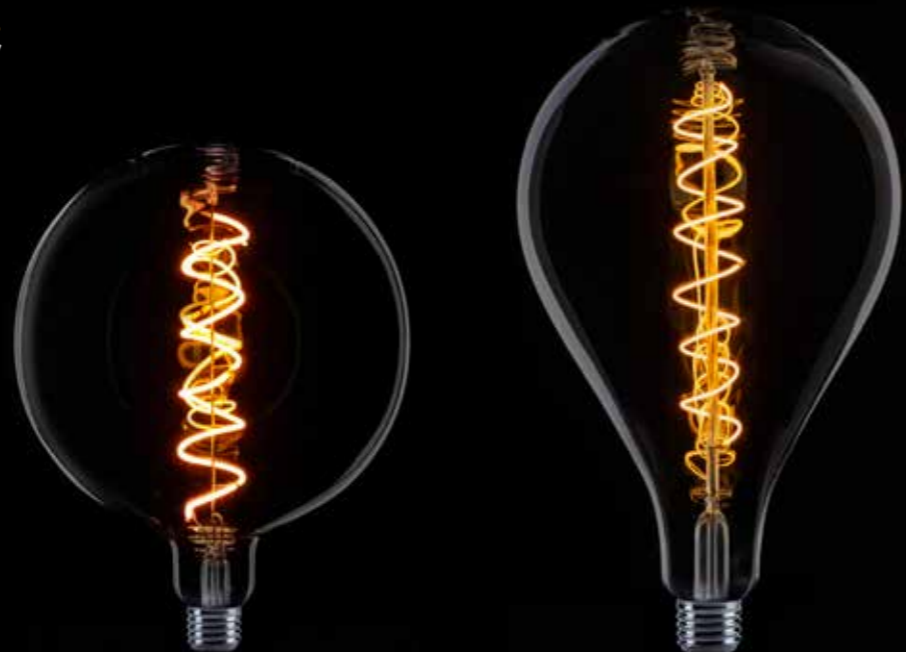

SMOKE DIMMABLE LED SPIRAAL

15.000H CRI 95 LED 2200K E27

6-188392 4W - 110LM 2200K
6-189931 3 settings 7-3,5-1W / 120-60 -20LM 2100K