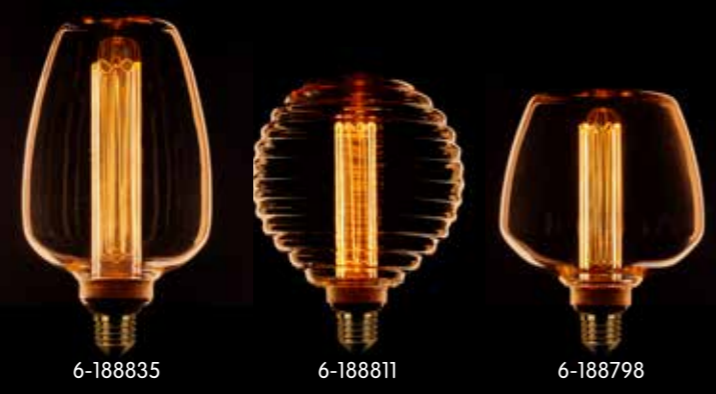

FLAME 3 SETTINGS DESIGN

1W/40LM • 2½W/100LM • 5W/200LM
15.000H CRI 95 LED 1800K E27

3 LIGHT SETTINGS
NO DIMMER REQUIRED