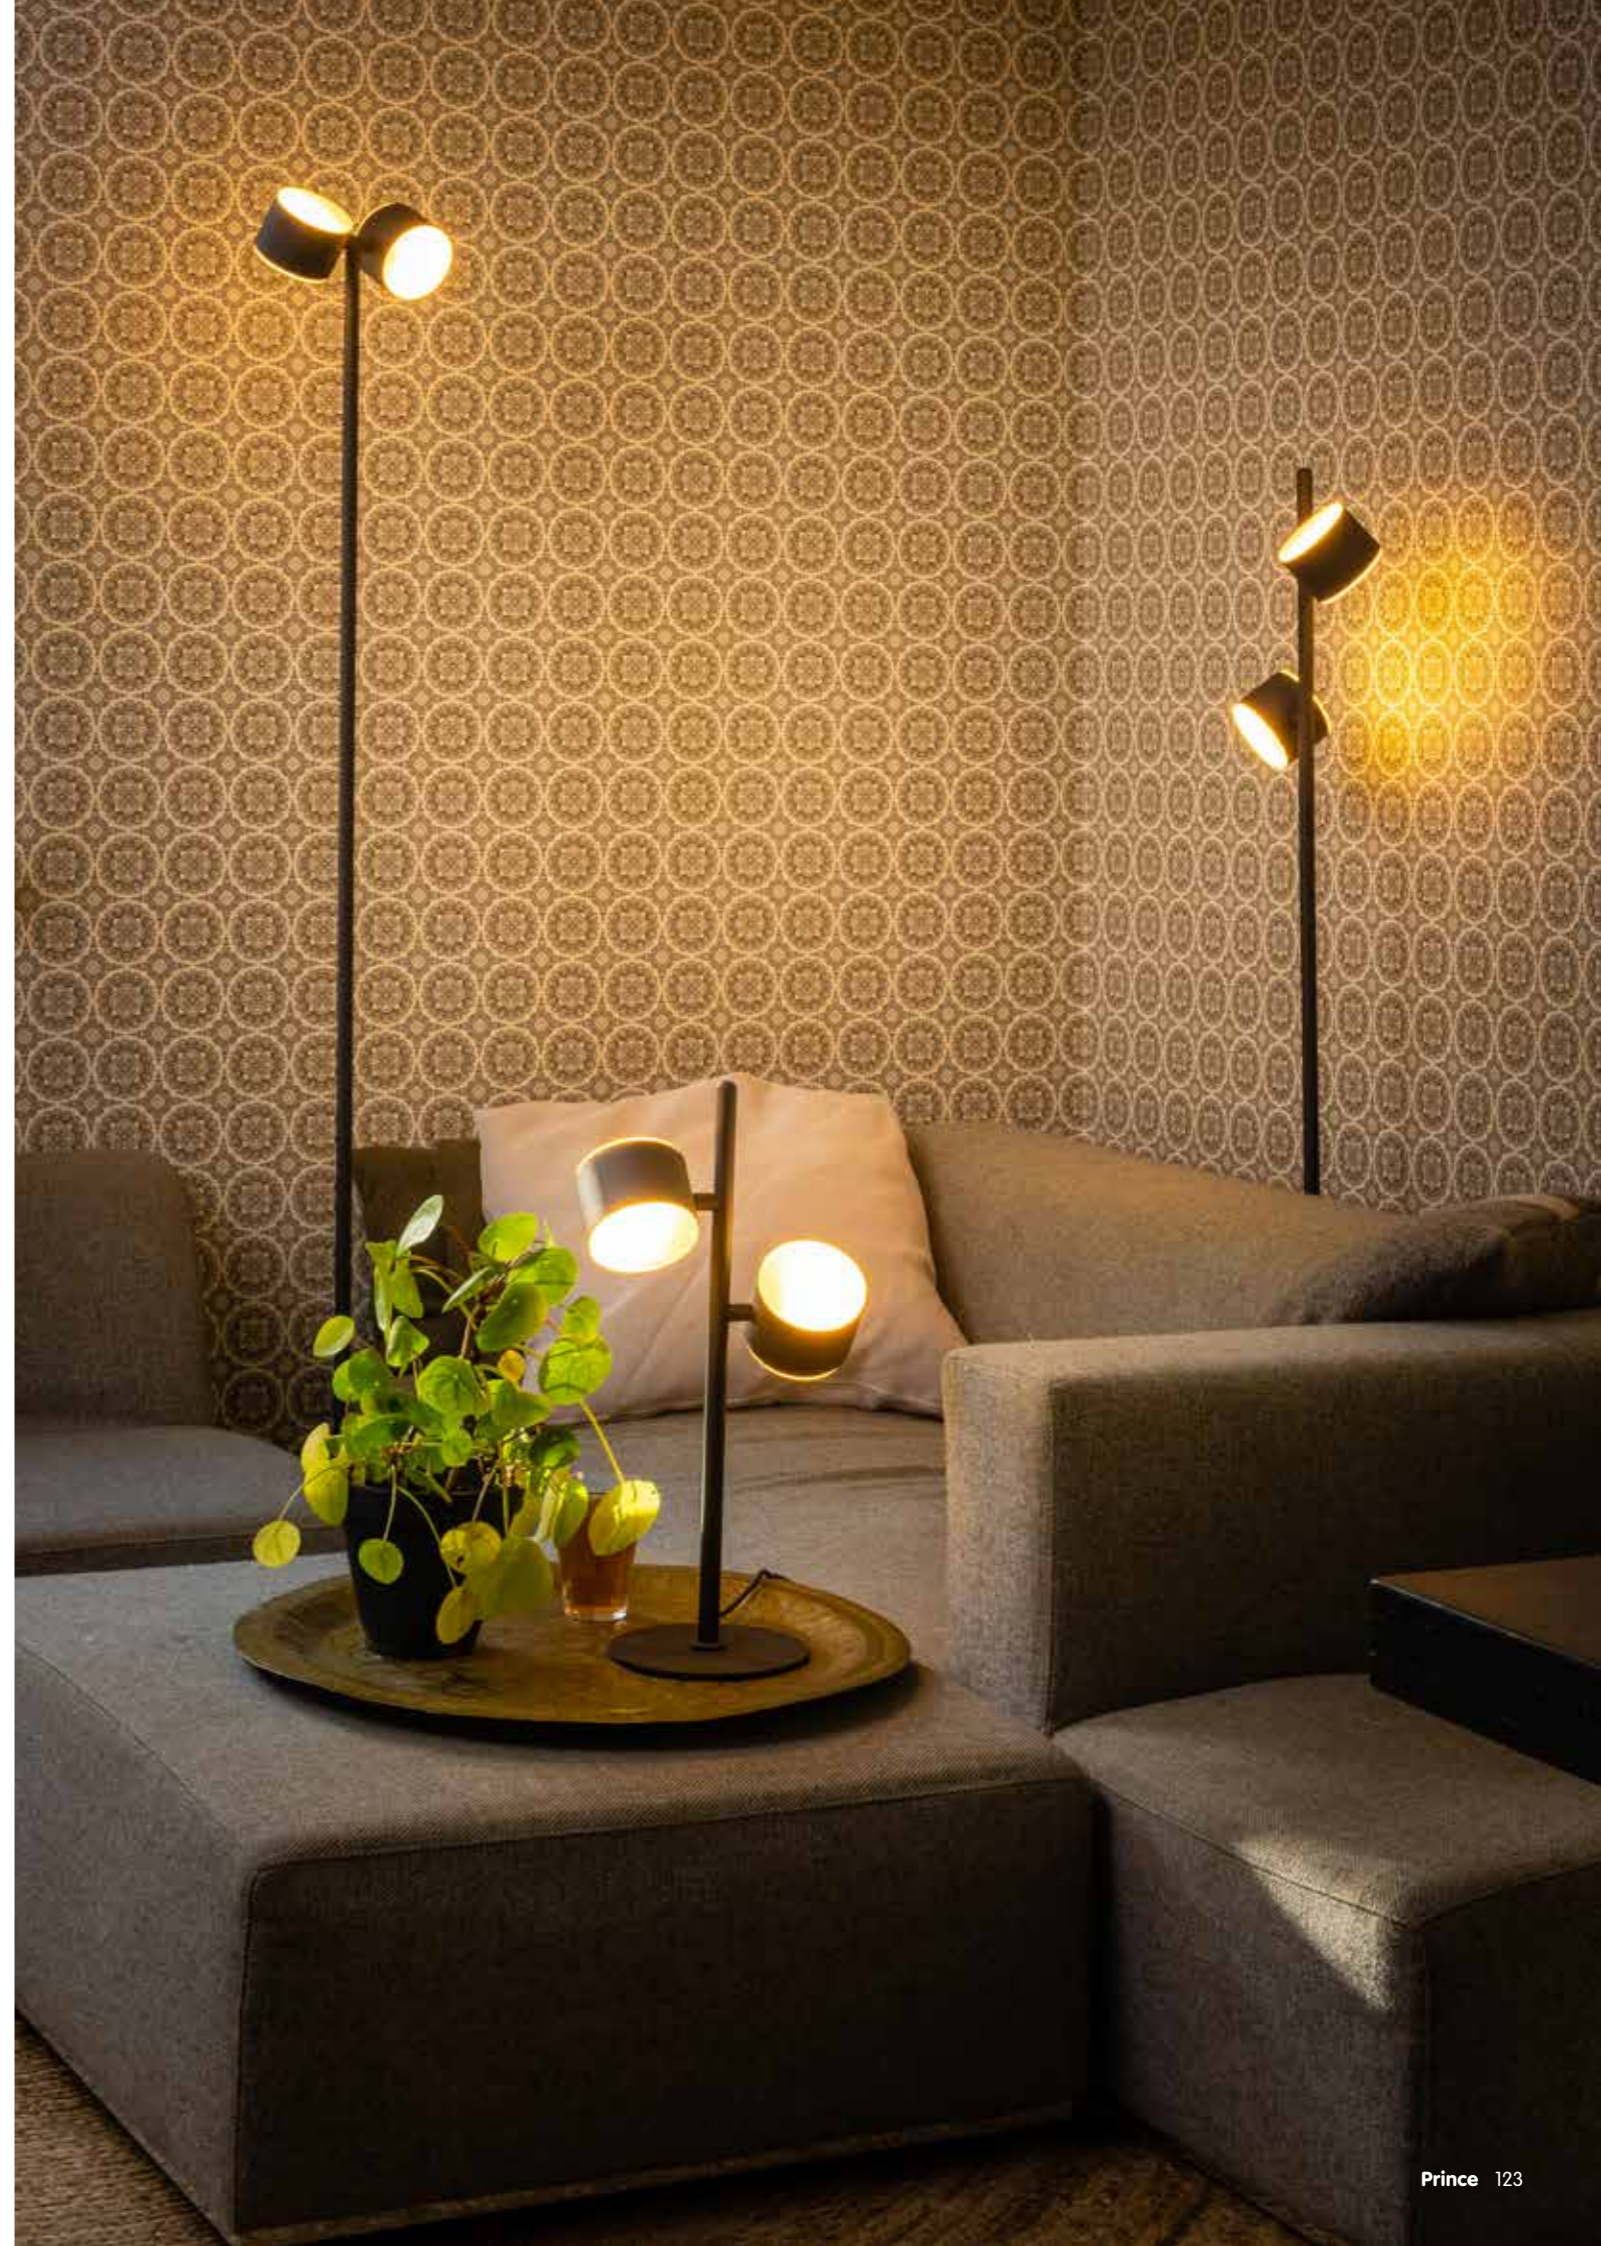

PRINCE
FLOOR LAMP
TABLE LAMP

Prince
ø shade 100mm
height shade 75mm
6-189870 lightbulb

05-TL3230-30 Black
2x G9 LED / max. 5w / 230v
height total 520mm
ø base 180mm
height base 4mm

05-VL8230-30 Black
2x G9 LED / max. 5w / 230v
height total 1500mm
ø base 250mm
height base 4mm

05-VL8239-30 Black
2x G9 LED / max. 5w / 230v
height total 1800mm
ø base 255mm
height base 25mm