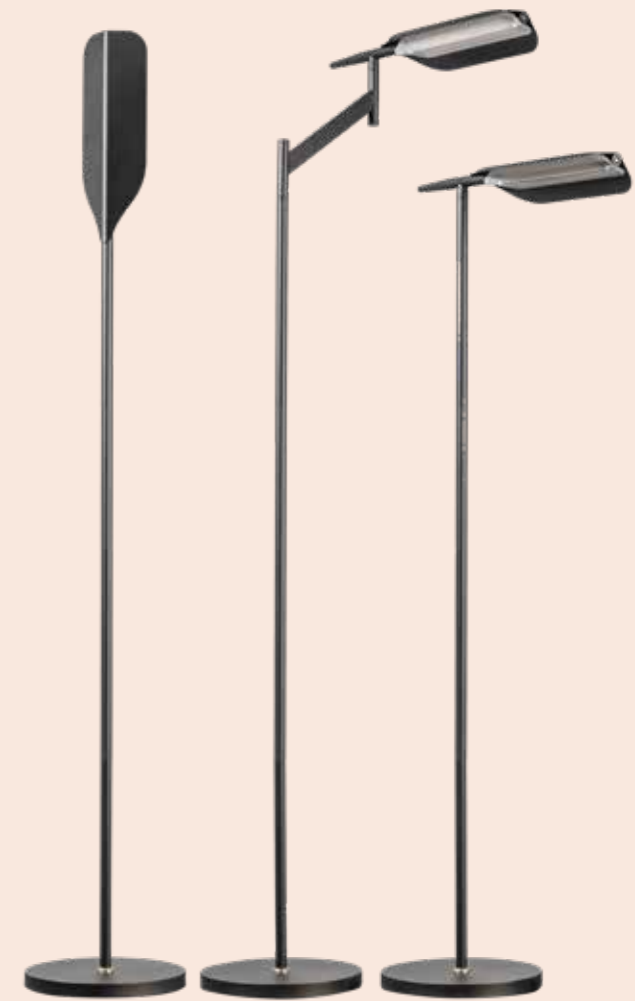

WING
FLOOR LAMP
TABLE LAMP
MULTIPLE
POSSIBILITIES

Wing
Integrated – LED 12w -600LM
Dimmable
2700K-3000K-4000K
Multiple possibilities

05-TL3080-30
total height 550mm
Ø base 230mm
height base 25mm

05-VL8080-30
total height 1410mm
Ø base 270mm
height base 25mm

MULTIPLE
POSSIBILITIES