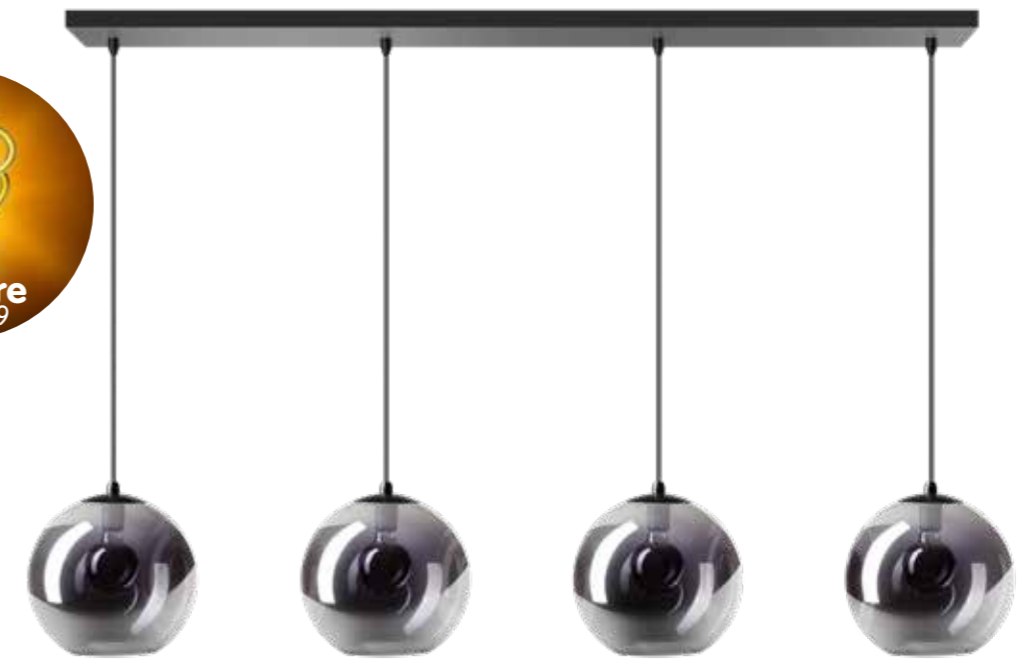

05-HL4267-3036

4x E27 / max. 15w (excl.) / 230v
length 1200mm, Ø shade 250mm
6-306351 lightbulb

05-HL4270-3036

6x E27 / max. 15w (excl.) / 230v
length 1300mm / width 300mm
ø shade 2x 300 / 2x 250 / 2x 200mm
max. length cord 2000mm

6-306351 lightbulb