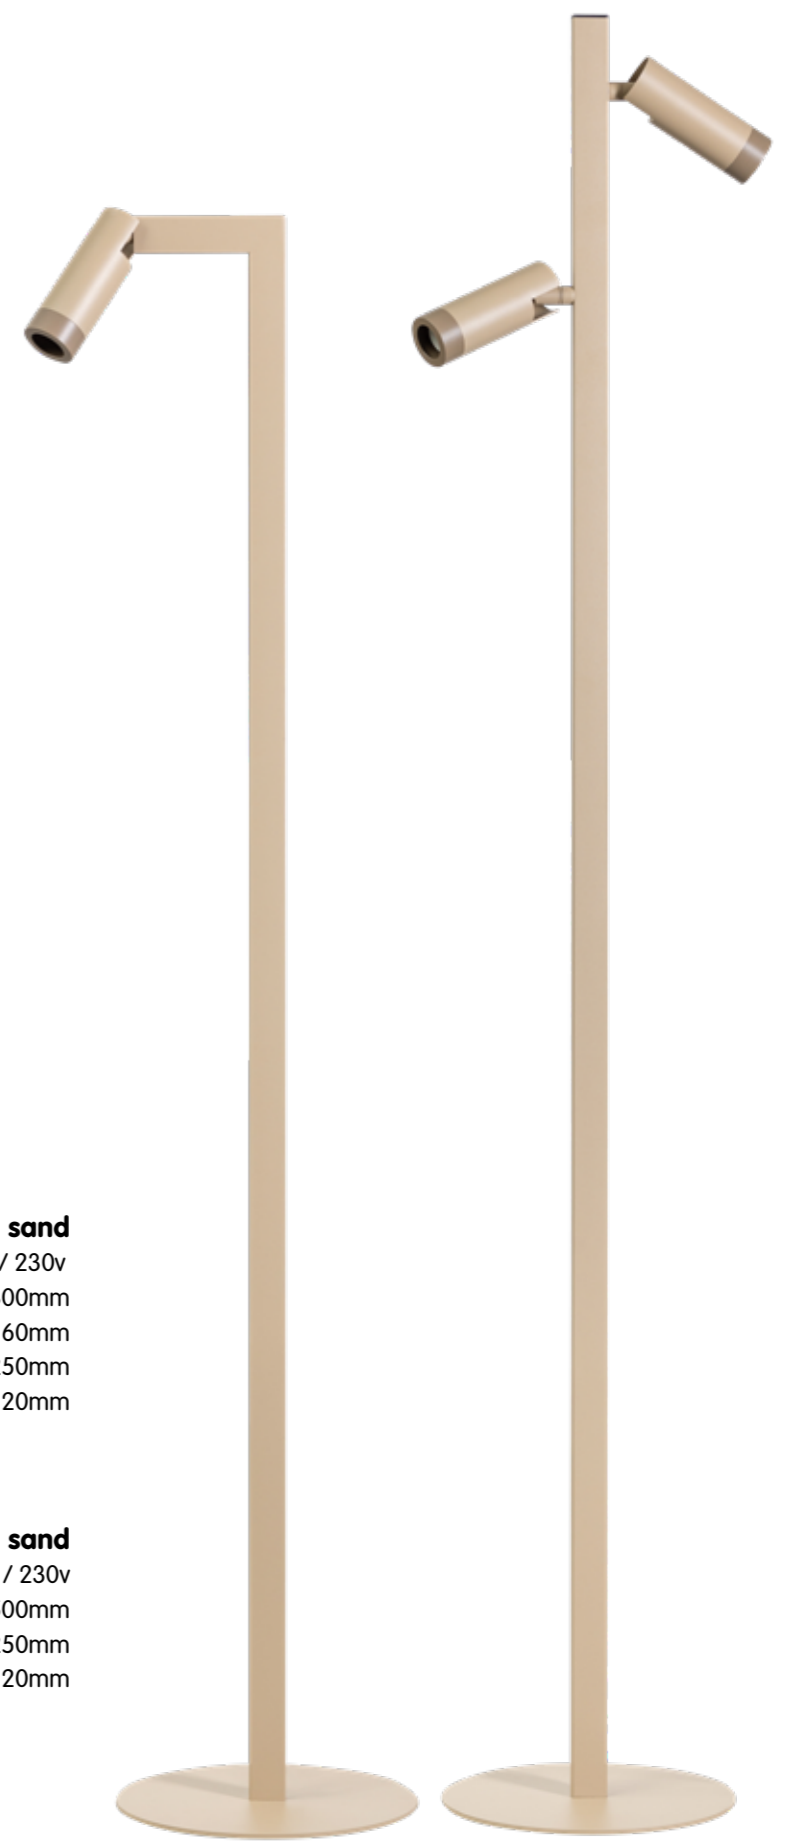

05-WL2160-59 sand
1x E27 / max. 15w / 230v
ø tube 45mm
height tube 120mm
ø base 80mm
height base 25mm
length cord 1500mm
switch on cord 300mm from base

05-WL1338-59 sand
2x E27 / max. 15w / 230v
ø tube 45mm
height tube 220mm
depth 70mm
ø base 80mm
depth base 25mm

05-VL8260-59 sand
1x E27 / max. 15w / 230v
height total 1300mm
depth total 160mm
ø base 250mm
height tube 120mm

05-VL8261-59 sand
2x E27 / max. 15w / 230v
height total 1500mm
ø base 250mm
height tube 120mm