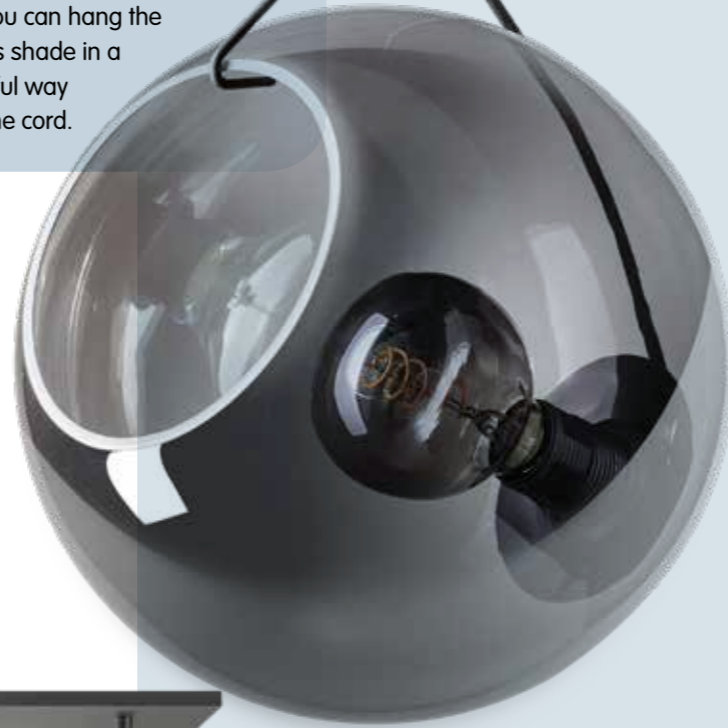

**05-HL4269-3036**

3x E27 / max. 15w (excl.) / 230v  
length 900mm, ø shade 250mm  
max. length cord 2000mm

**6-306351** lightbulb

Nice detail: all Orb pendant lamps come with a bracket, so you can hang the glass shade in a playful way on the cord.