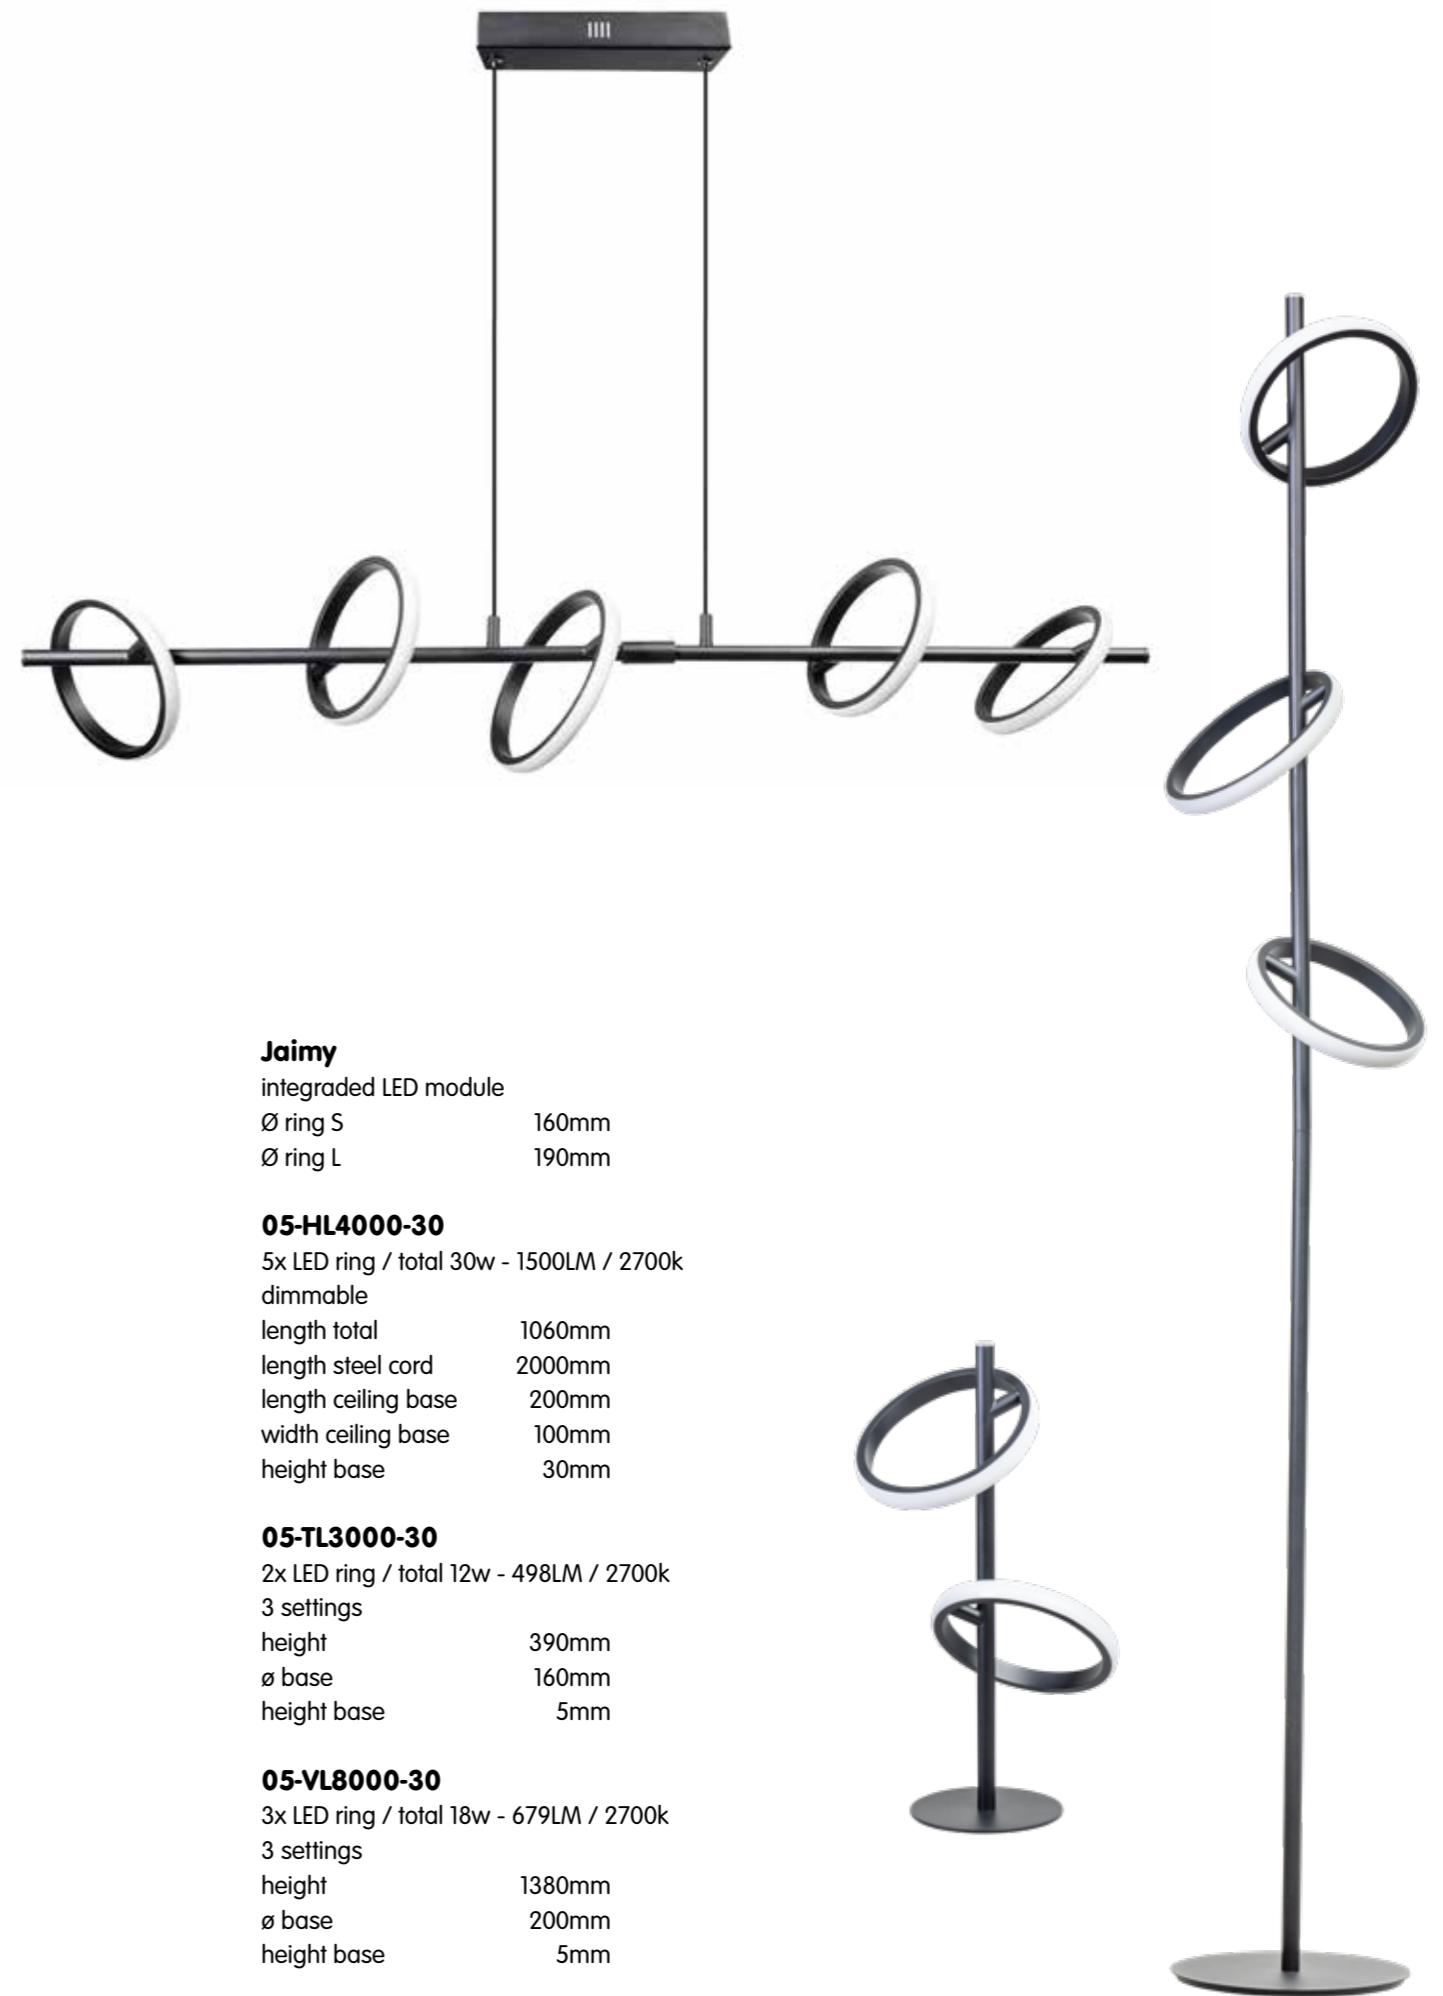

### 05-HL4172-3034G

max. length 1450 mm

Ø shade 700 mm

**SLINGER**  
 PENDANT LAMP  
 CEILING LAMP  
 TABLE LAMP

**Slinger**

Integrated – LED – 2700K  
 3 step dimming

**05-HL4070-30**

LED 40w – 2350LM  
 length cord 1658mm  
 Ø shade 520mm  
 height shade 292mm  
 Ø base 140mm  
 height base 50mm

**05-PL2170-30**

LED 40w – 2350LM  
 Ø shade 520mm  
 height shade 292mm  
 Ø base 140mm  
 height base 50mm

**05-TL3070-30**

LED 12w – 950LM  
 Ø shade 215mm  
 height shade 175mm  
 total height 400mm  
 Ø base 150mm  
 height base 5mm

**05-VL8070-30**

LED 24w – 1540LM  
 Ø shade 215mm  
 height shade 230mm  
 total height 1549mm  
 Ø base 250mm  
 height base 5mm

**JAIMY**  
 PENDANT LAMP  
 FLOOR LAMP  
 TABLE LAMP

**Jaimy**

integrated LED module

Ø ring S 160mm  
 Ø ring L 190mm

**05-HL4000-30**

5x LED ring / total 30w - 1500LM / 2700k  
 dimmable  
 length total 1060mm  
 length steel cord 2000mm  
 length ceiling base 200mm  
 width ceiling base 100mm  
 height base 30mm