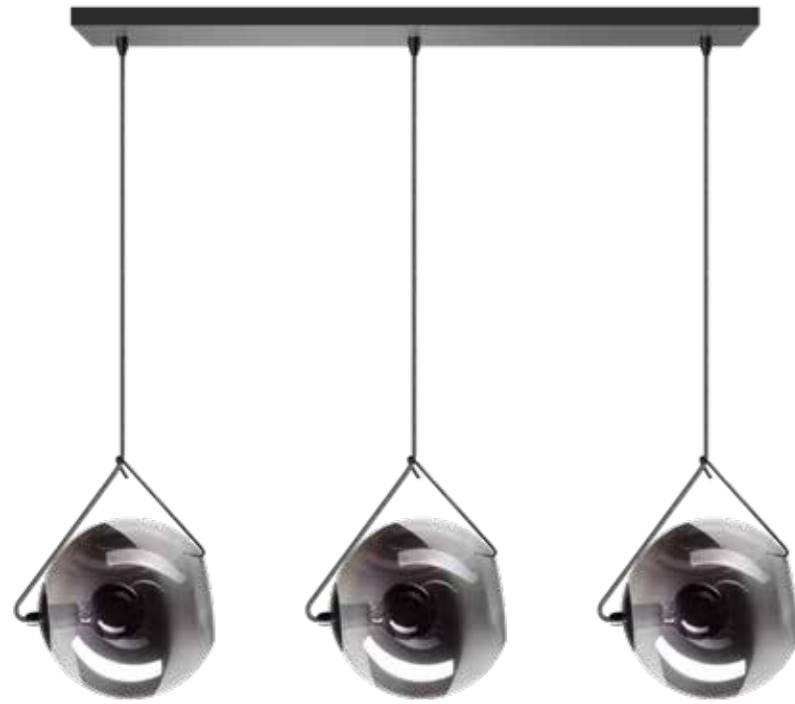

**05-HL4267-3095**  
 4x E27 / max. 15w (excl.) / 230v  
 length 1200mm, ø shade 250mm  
 max. length cord 2000mm  
**6-188910** lightbulb

**05-HL4275-3095**  
 8x E27 / max. 15w (excl.) / 230v  
 length 1300mm, width 300mm  
 ø shade 250mm  
 max. length cord 2000mm  
**6-188910** lightbulb

**05-HL4269-3036**

3x E27 / max. 15w (excl.) / 230v  
length 900mm, ø shade 250mm  
max. length cord 2000mm

**6-306351** lightbulb

Nice detail: all Orb pendant lamps come with a bracket, so you can hang the glass shade in a playful way on the cord.