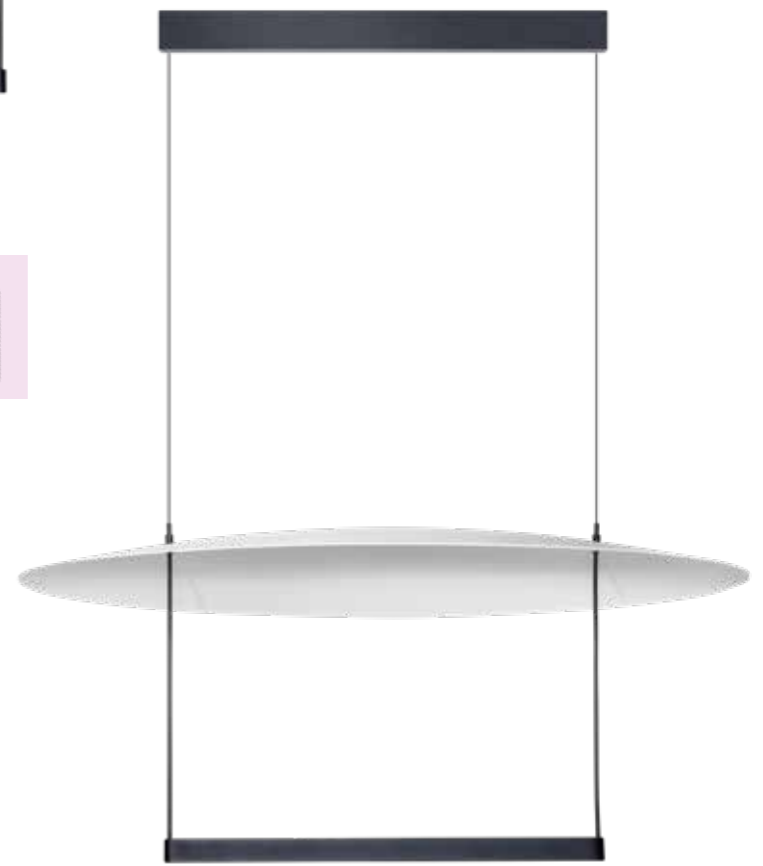

**left to right**  
**05-HL4001-02** bronze  
**05-HL4001-05** light copper  
**05-HL4001-30** black

**DIANA**  
PENDANT LAMP

**Diana**

Integrated – LED - dimmable  
length cord 2000mm  
ceiling plate included