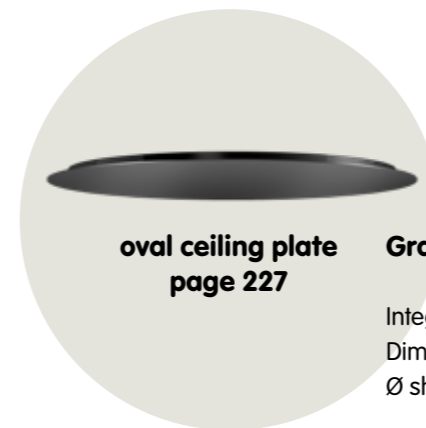

GRACE

LESS
IS
MORE

oval ceiling plate
page 227

Grace

Integrated – Changeable LED
Dimmable
Ø shade 48mm

05-HL4513-30

13x led / 52w - 4680LM / 2700K
length cord 2000mm
length ceiling base 1300mm
width ceiling base 350mm
height ceiling base 45mm