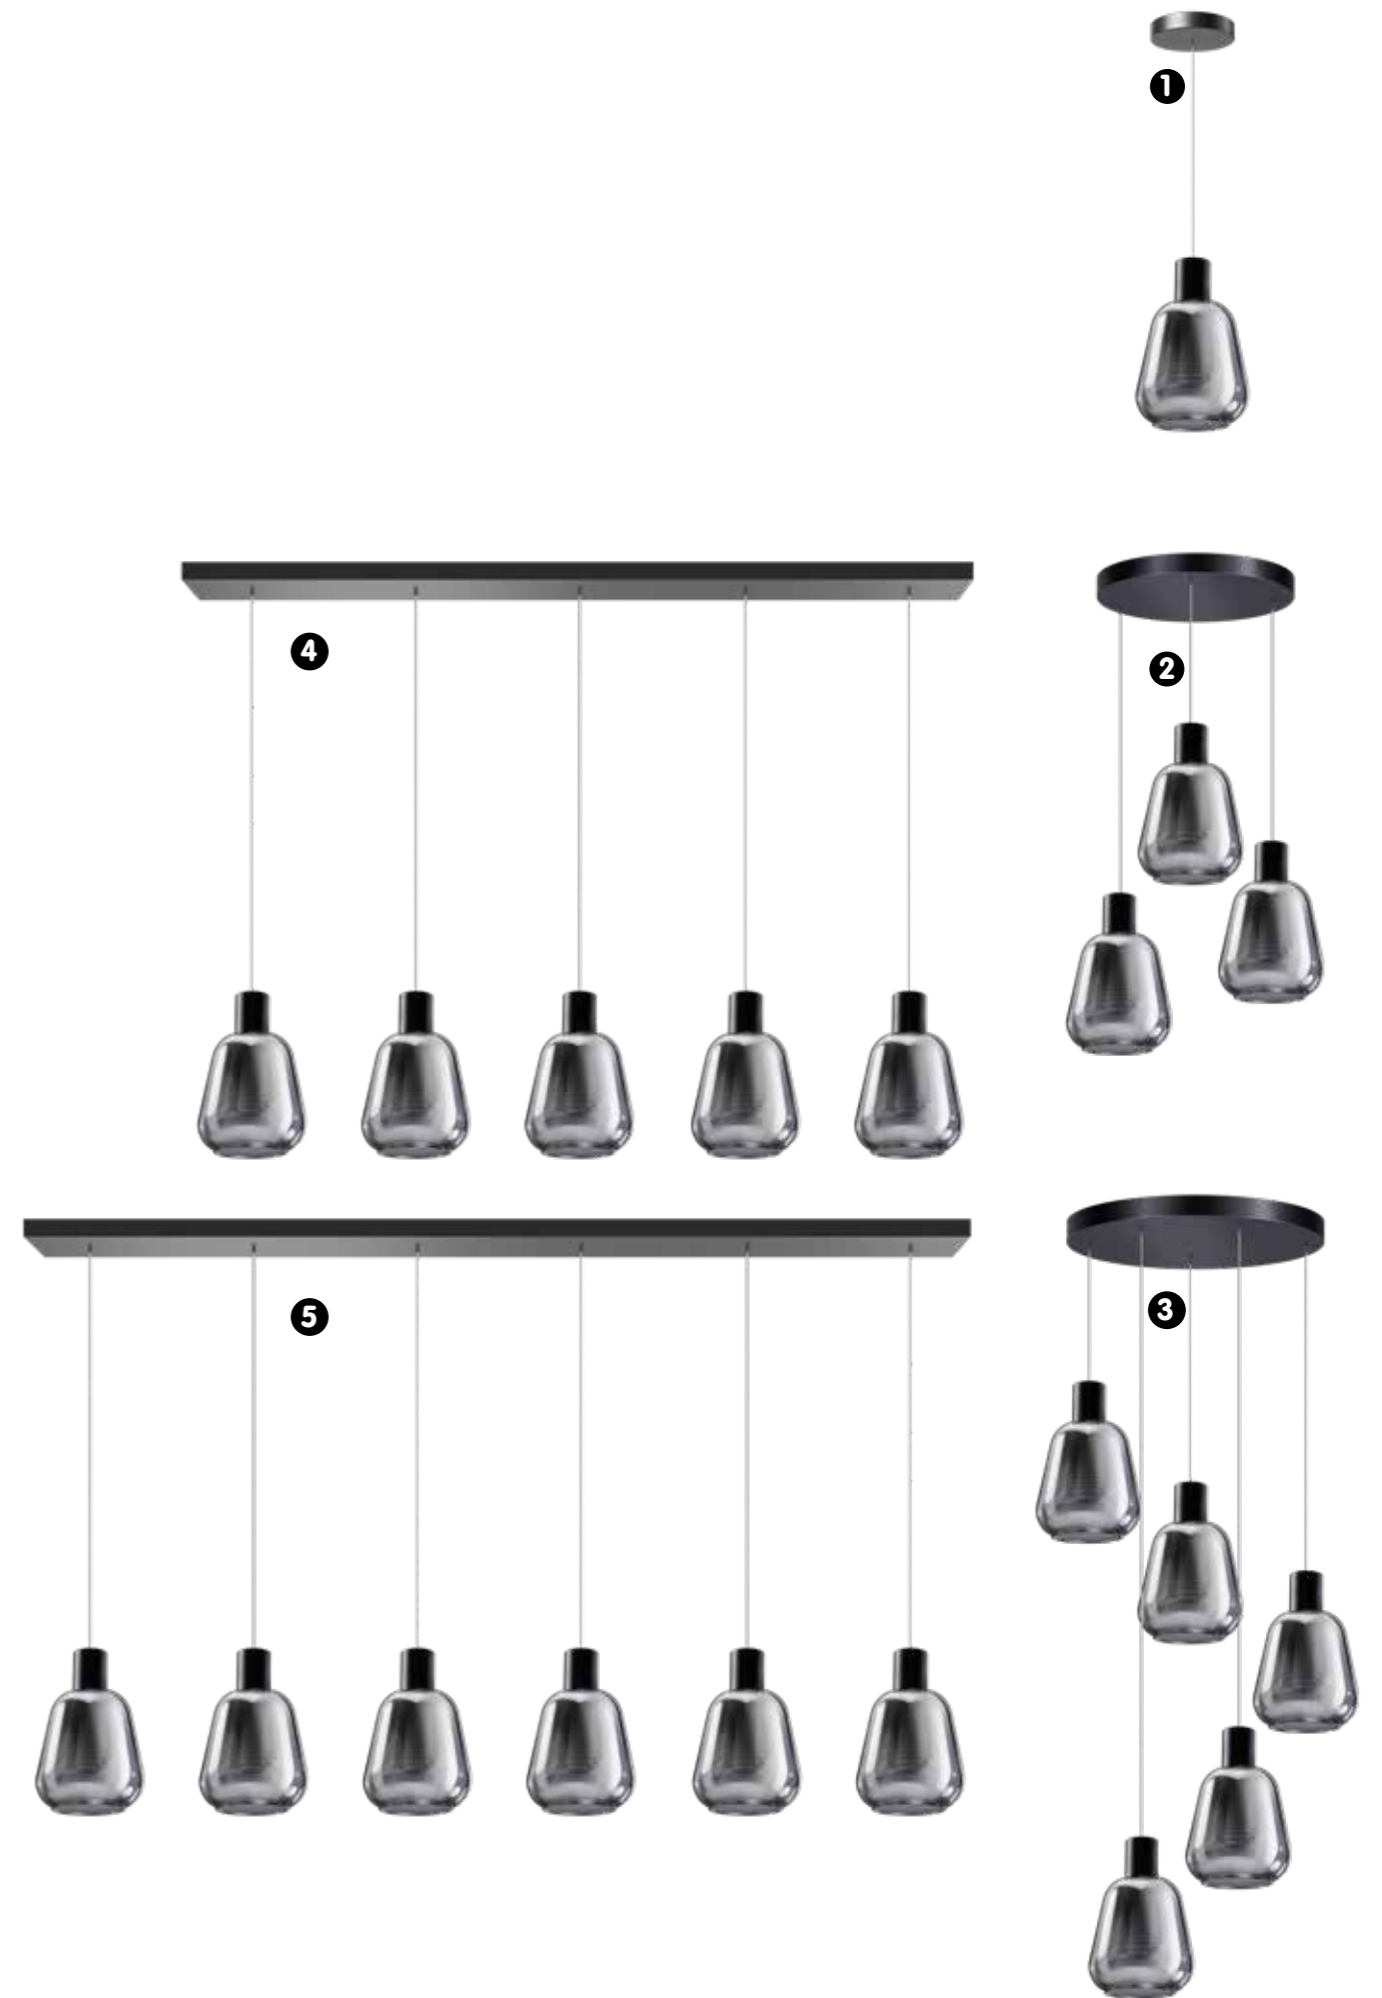

Gary Smoke

integrated LED module
ø shade 130mm
height shade 150mm

- **1 05-HL4523-30S**
  1x LED 5w / dimmable
  length cord 1300mm
  ø ceiling base 120mm
  height ceiling base 45mm
- **2 05-HL4524-30S**
  3x LED 5w / dimmable
  length longest cord 1300mm
  ø ceiling base 245mm
  height ceiling base 35mm
- **3 05-HL4525-30S**
  5x LED 5w / dimmable
  length longest cord 1450mm
  ø ceiling base 320mm
  height ceiling base 35mm
- **4 05-HL4526-30S**
  5x LED 5w / dimmable
  length cord 1220mm
  length ceiling base 1000mm
  width ceiling base 100mm
  height ceiling base 40mm
- **5 05-HL4527-30S**
  6x LED 5w / dimmable
  length cord 1220mm
  length ceiling base 1200mm
  width ceiling base 100mm
  height ceiling base 40mm