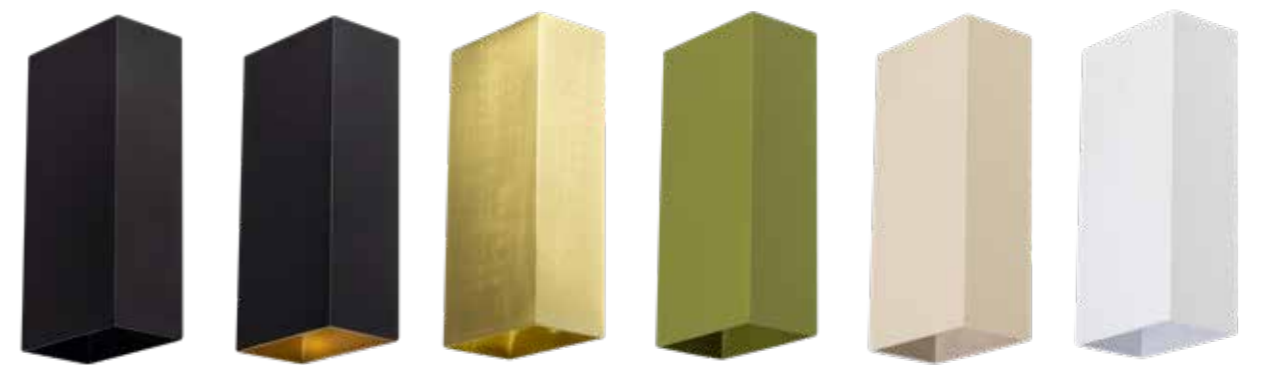

David

2x GU10 / max. 5w / 230v

height shade 243mm

width shade 117mm

depth shade 77mm

6-302490 lightbulb

05-WL1330-01 messing

05-WL1330-30 black

05-WL1330-3001 black/gold inside

05-WL1330-31 white

05-WL1330-33 green

05-WL1330-43 sand