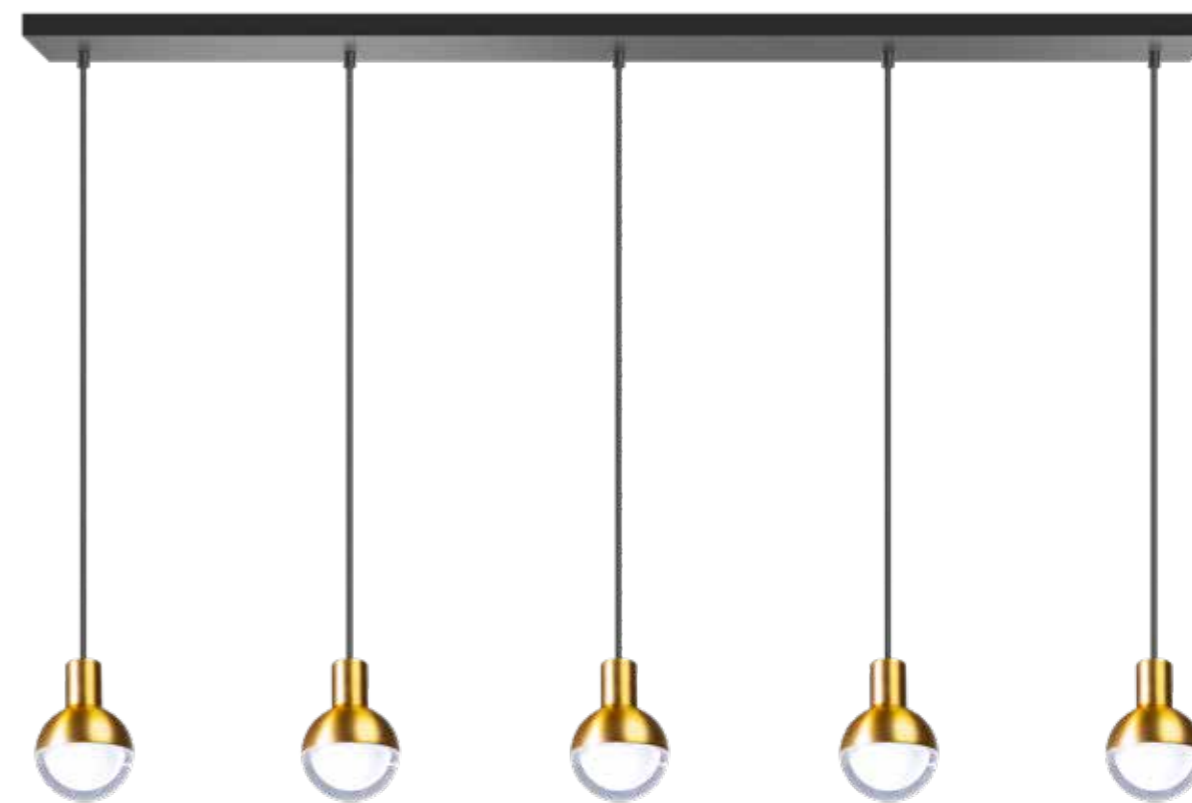

DROP
PENDANT LAMP

Drop

Ø shade 100mm
height shade 150mm
total length cord 2000mm
6-302490 lightbulb

05-HL4246-0230

1x GU10 / max. 5w (excl.) / 230v
Ø ceiling base 100mm
height base 25mm

05-HL4247-0230

3x GU10 / max. 5w (excl.) / 230v
Ø ceiling base 300mm
height base 25mm

05-HL4248-0230

5x GU10 / max. 5w (excl.) / 230v
length ceiling base 1200mm
width ceiling base 100mm
height base 25mm