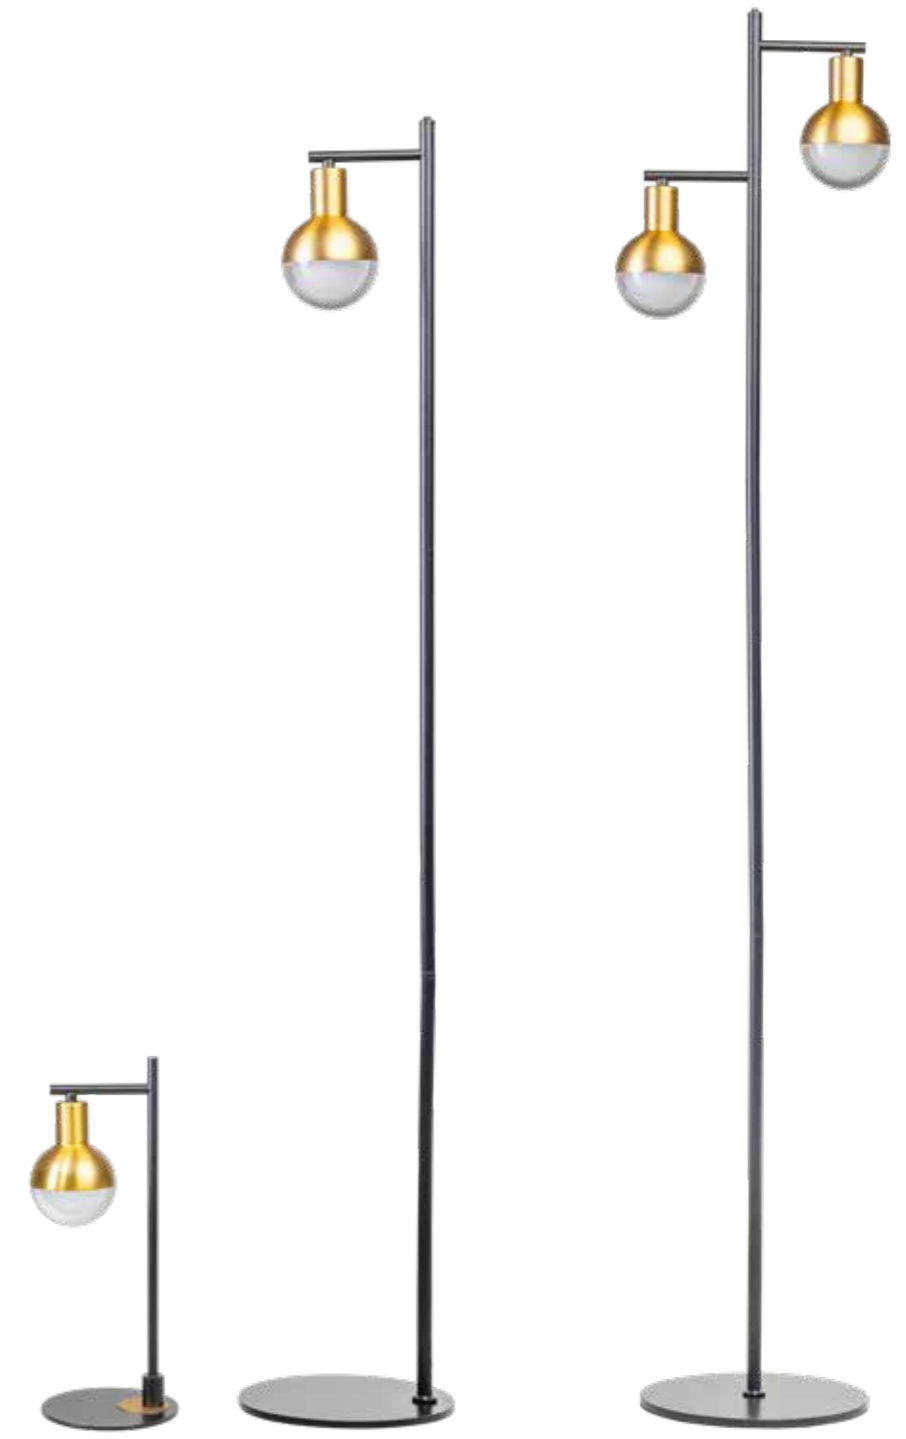

**05-TL3390-30**  
 1x G9 LED / max. 5w / 230v  
 total height 150mm  
 Ø base 100mm  
 height base 25mm

**DROP**  
PENDANT LAMP

**Drop**

Ø shade 100mm  
height shade 150mm  
total length cord 2000mm  
**6-302490 lightbulb**

**05-HL4246-0230**

1x GU10 / max. 5w (excl.) / 230v  
Ø ceiling base 100mm  
height base 25mm

**05-HL4247-0230**

3x GU10 / max. 5w (excl.) / 230v  
Ø ceiling base 300mm  
height base 25mm

**05-HL4248-0230**

5x GU10 / max. 5w (excl.) / 230v  
length ceiling base 1200mm  
width ceiling base 100mm  
height base 25mm

**DROP**  
FLOOR LAMP  
TABLE LAMP

**Drop**

Ø shade	100mm
height shade	150mm
<b>6-302490</b>	<b>lightbulb</b>