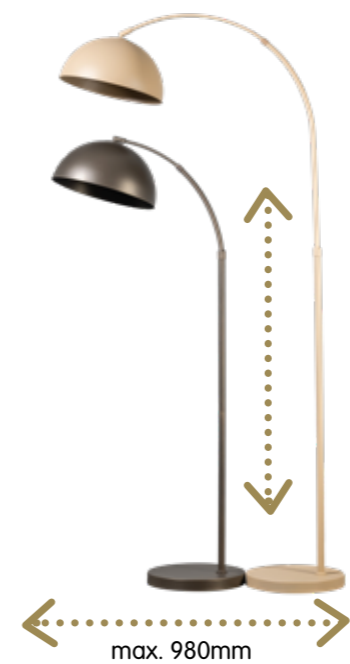

total height 1600mm

Ø base 245mm

height base 5mm

**05-VL8010-59 Sand**

**THIJS**  
FLOOR LAMP

**Thijs**

1x E27 / max. 15w / 230v

max. height 1830mm