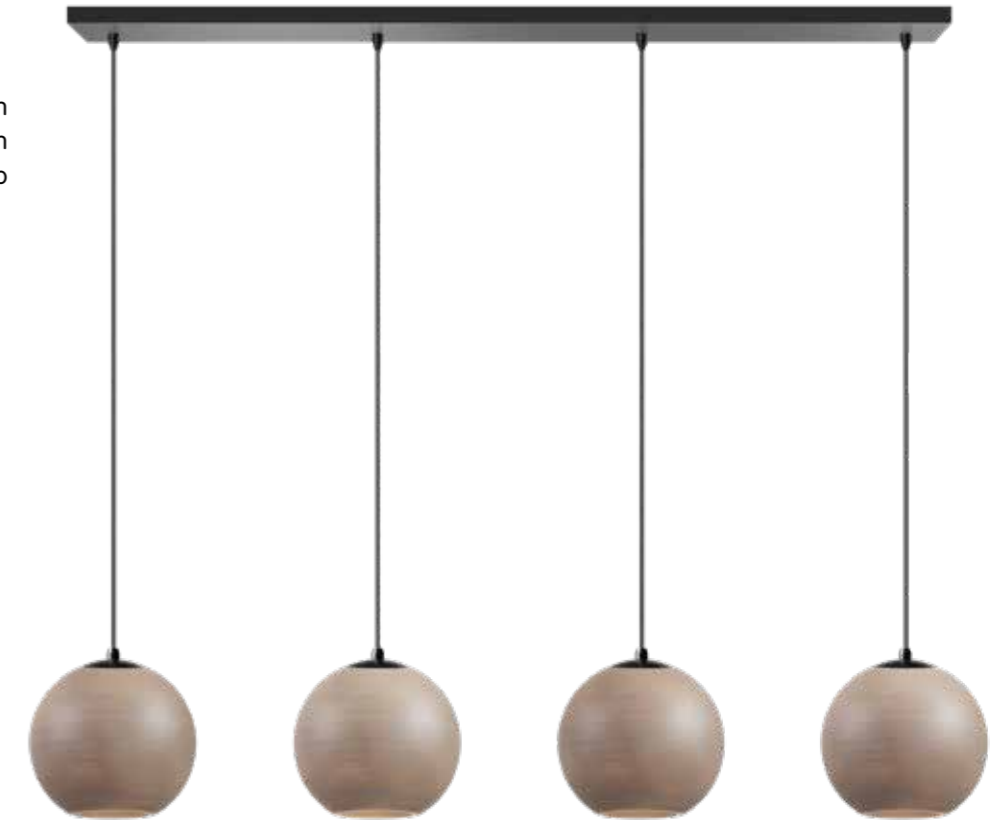

05-HL4267-3095
4x E27 / max. 15w (excl.) / 230v
length 1200mm, ø shade 250mm
max. length cord 2000mm
6-188910 lightbulb