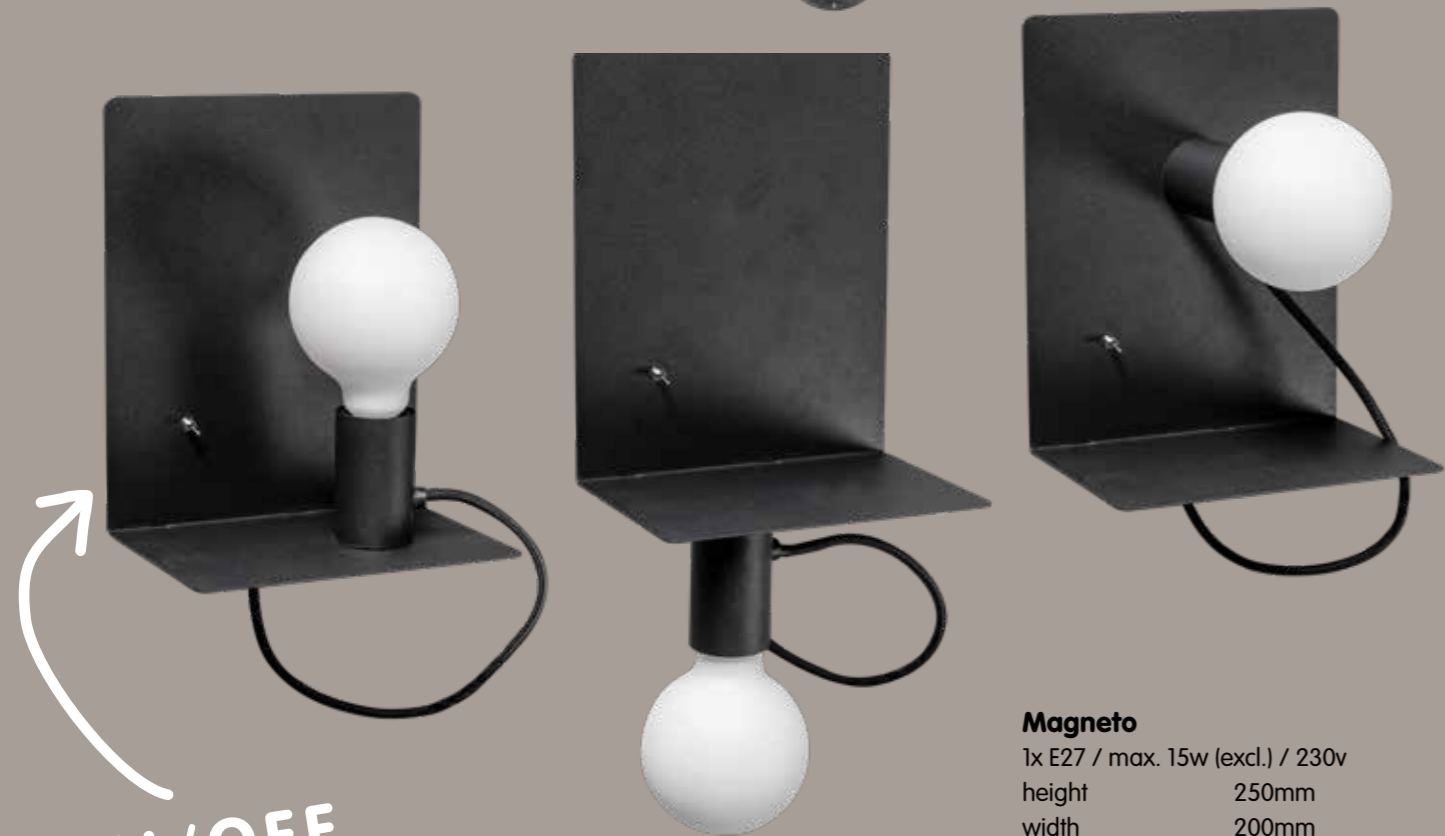

Wireless Charging

USB power outlet

**05-WL1341-31** **Nighty Right White**

**05-WL1342-31** **Nighty Left White**

**05-WL1343-30** **Nighty Right Black**

**05-WL1344-30** **Nighty Left Black**

ON/OFF  
SWITCH

**Magneto**  
1x E27 / max. 15w (excl.) / 230v  
height 250mm  
width 200mm  
USB plug

**05-WL3355-31 white**  
**6-188286** lightbulb

**05-WL3355-30 black**  
**6-306047** lightbulb

PICK UP  
& ADJUST

+  
USB  
PLUG