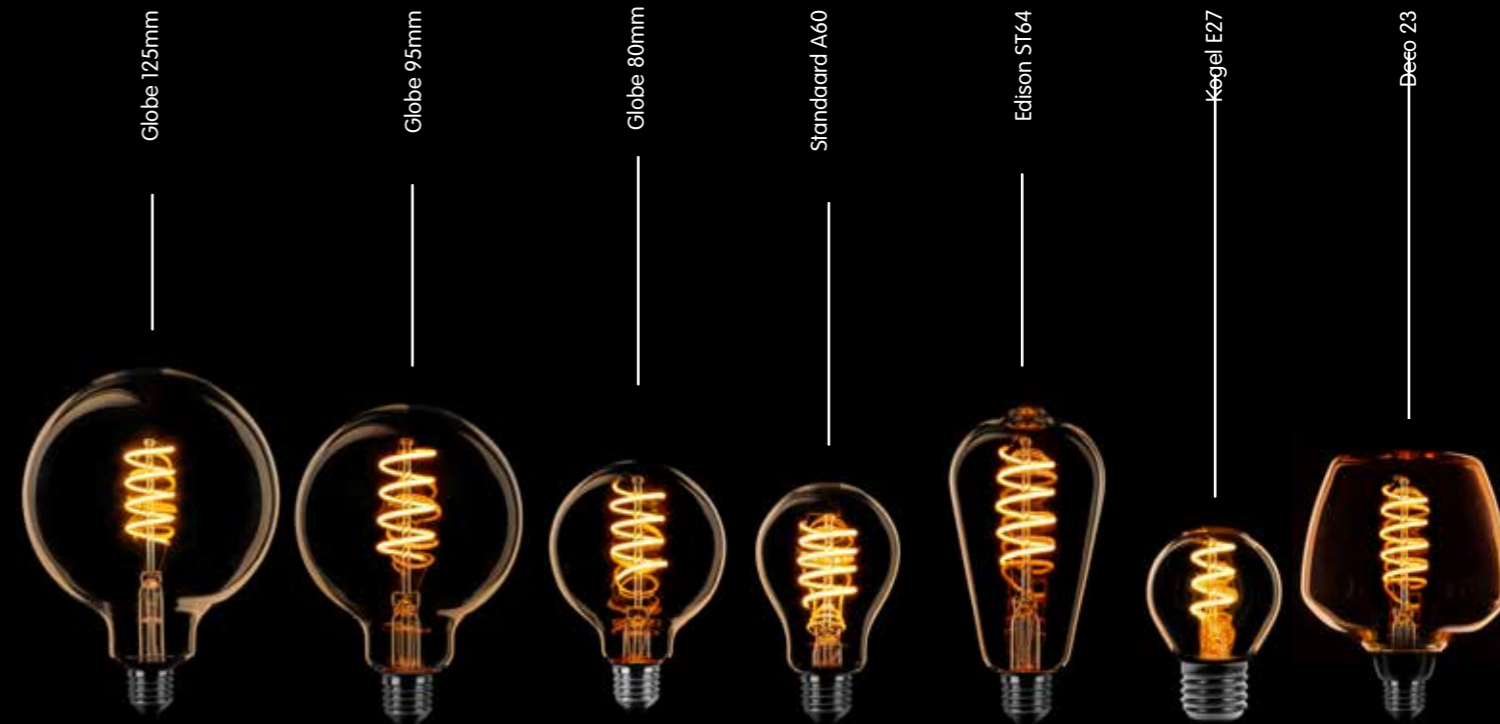

FLAME KELVIN ADJUSTABLE LED SPIRAAL

15.000H CRI 90 LED DIM TO WARM E27

dimmbable	6-301288	6-301295	6-301318	6-301301	6-301325	6-301332
2700K - 2200K	6W - 550LM	6W - 550LM	6W - 550LM	6W - 550LM	4W - 160LM	8W - 360LM
3 settings - memory function	6-304142	6-304159	6-304166	6-304180	6-304173	6-304197
2200K - 2400K - 2700K	1,5-3-6W	1,5-3-6W	1,5-3-6W	1,5-3-6W	1,5-3-6W	1-1,5-3W
	80-210-490LM	80-210-490LM	80-210-490LM	80-210-490LM	25-85-190LM