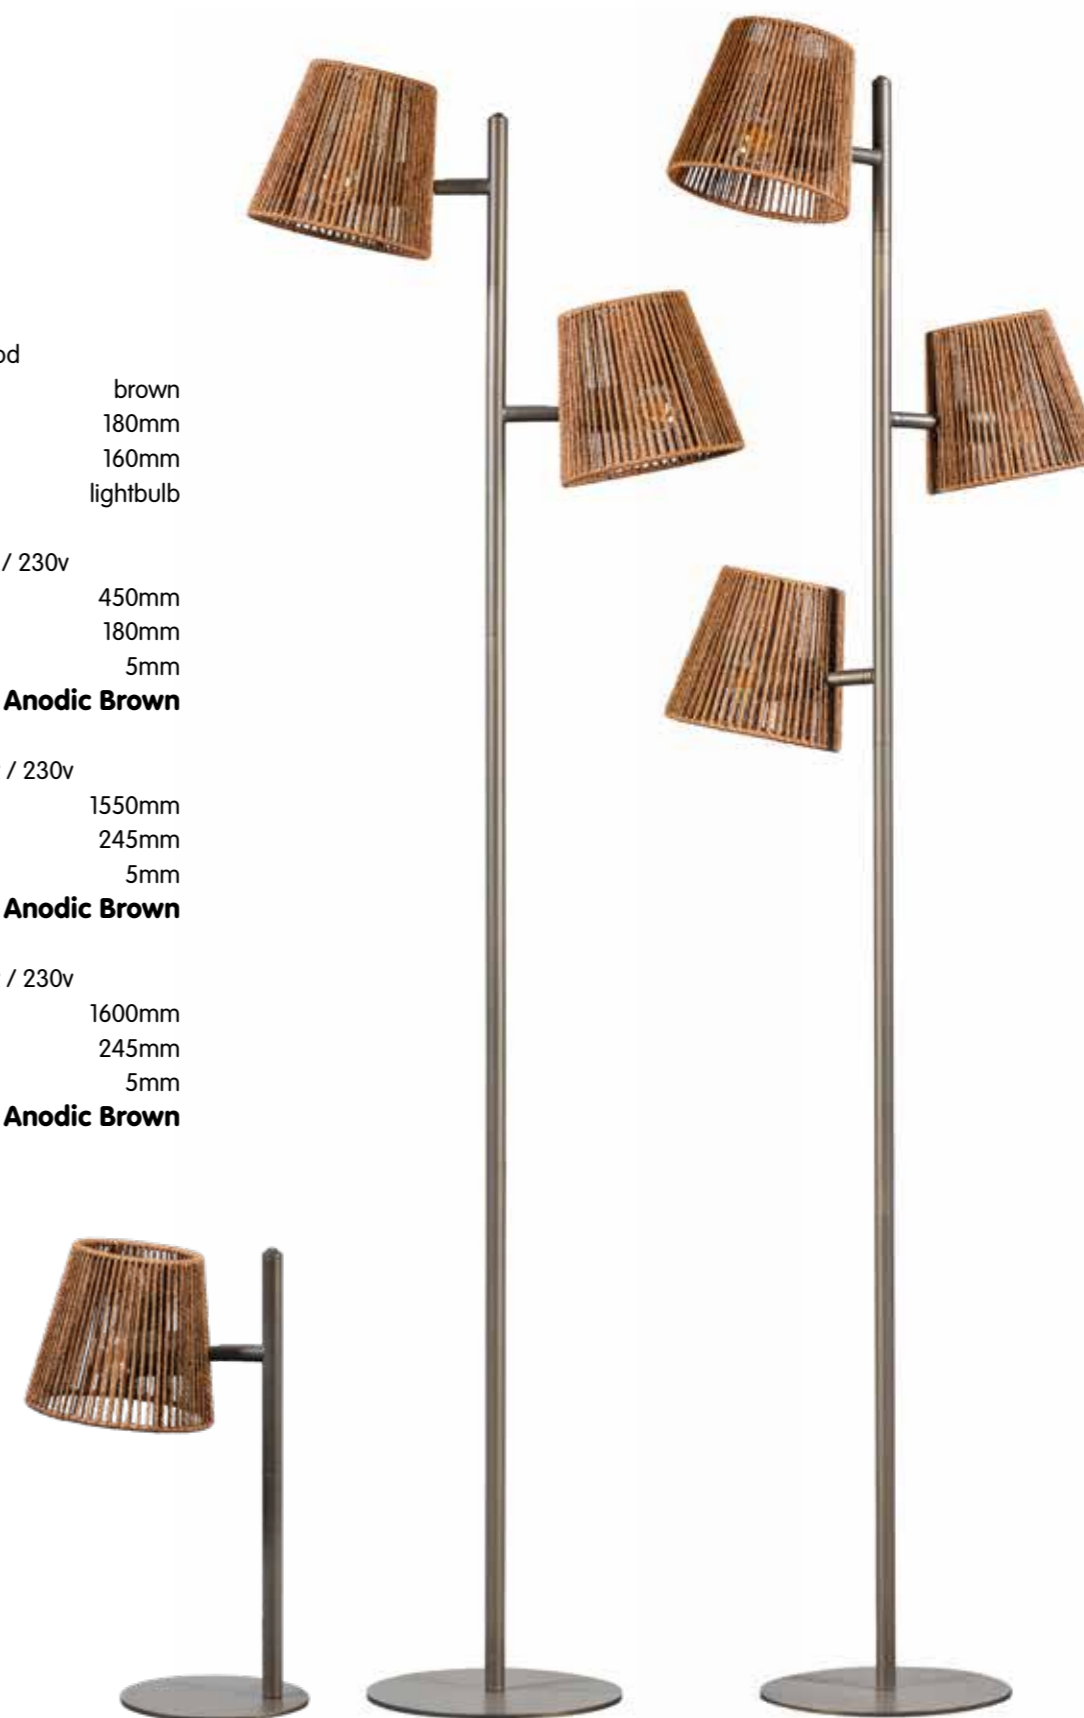

**05-VL8009-02 Anodic Brown**

3x E27 / max. 15w / 230v

total height 1600mm

Ø base 245mm

height base 5mm

**05-VL8010-02 Anodic Brown**

**DAAN**  
FLOOR LAMP  
TABLE LAMP

**Daan**

on/off switch on rod

shade brown

Ø shade 180mm

height shade 160mm

**6-306122** lightbulb

1x E27 / max. 15w / 230v

total height 450mm

Ø base 180mm