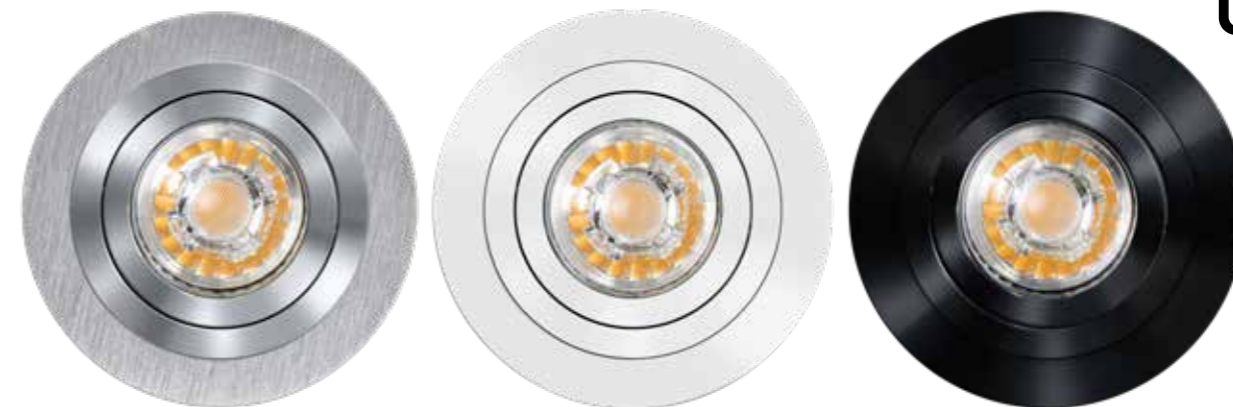

URBAN SPOT

Urban
05-1165-17   **steel**
05-1165-30   **black**
05-1165-31   **white**
GU10 / max 5w (excl.) / 230v
Ø total   91mm
Ø cutting   75mm
gu10 socket included

extending
tube
page 255

GU10? page 248