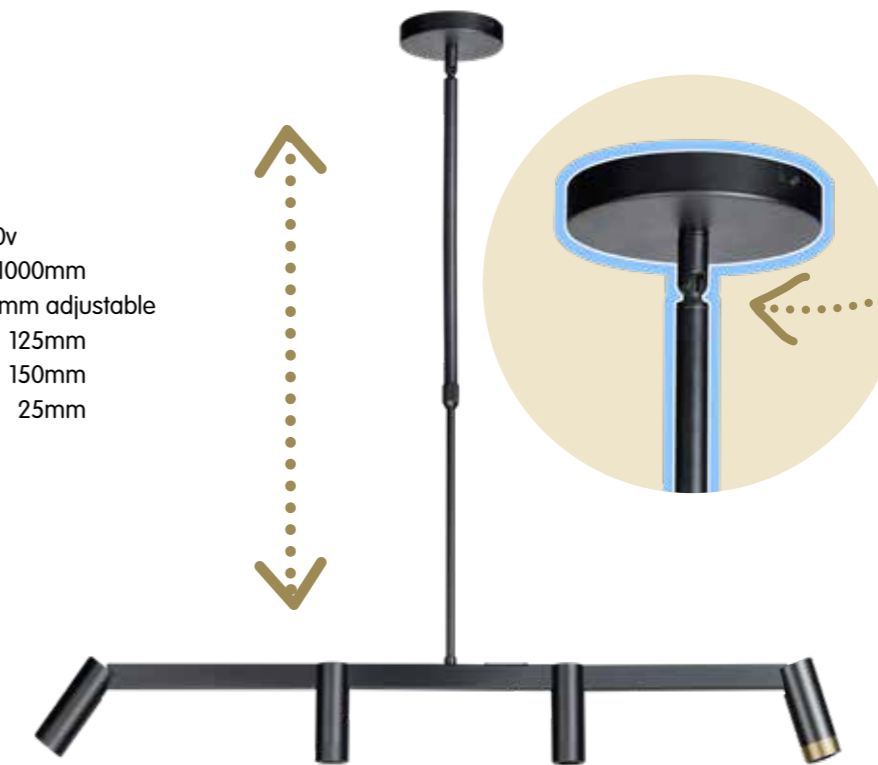

BLACK AND
MESSING RING
BOTH INCLUDED

more info on page 230

made for
the Pucc

MILLER PENDANT LAMP

Miller Pendant Lamp

6-301387 Pucc 3steps
6-301585 Pucc dimmable
6-304258 Pucc dimtone
ø tube 45mm
E27 ring, Black and Messing
(both in box)

05-HL4362-30

1x E27 / max. 15w / 230v
length cord 2000mm
height tube 245mm
ø ceiling base 110mm
height base 25mm

05-HL4363-30

5x E27 / max. 15w / 230v
length cord 2000mm
height tube 245mm
length ceiling base 1200mm
width ceiling base 90mm
height base 25mm

05-HL4368-30

10x E27 / max. 15w / 230v
length cord 2000mm
height tube 245mm
length ceiling base 1400mm
width ceiling base 250mm
height base 25mm

05-HL4560-30

6x E27 / max. 15w / 230v
length cord 2000mm
height tube 245mm
ø ceiling base 400mm
height base 25mm

05-HL4360-30

4x E27 / max. 15w / 230v
length total 1000mm
height rod 600mm/600mm adjustable
height tube 125mm
ø ceiling base 150mm
height base 25mm

black and messing
rings included
in Miller box