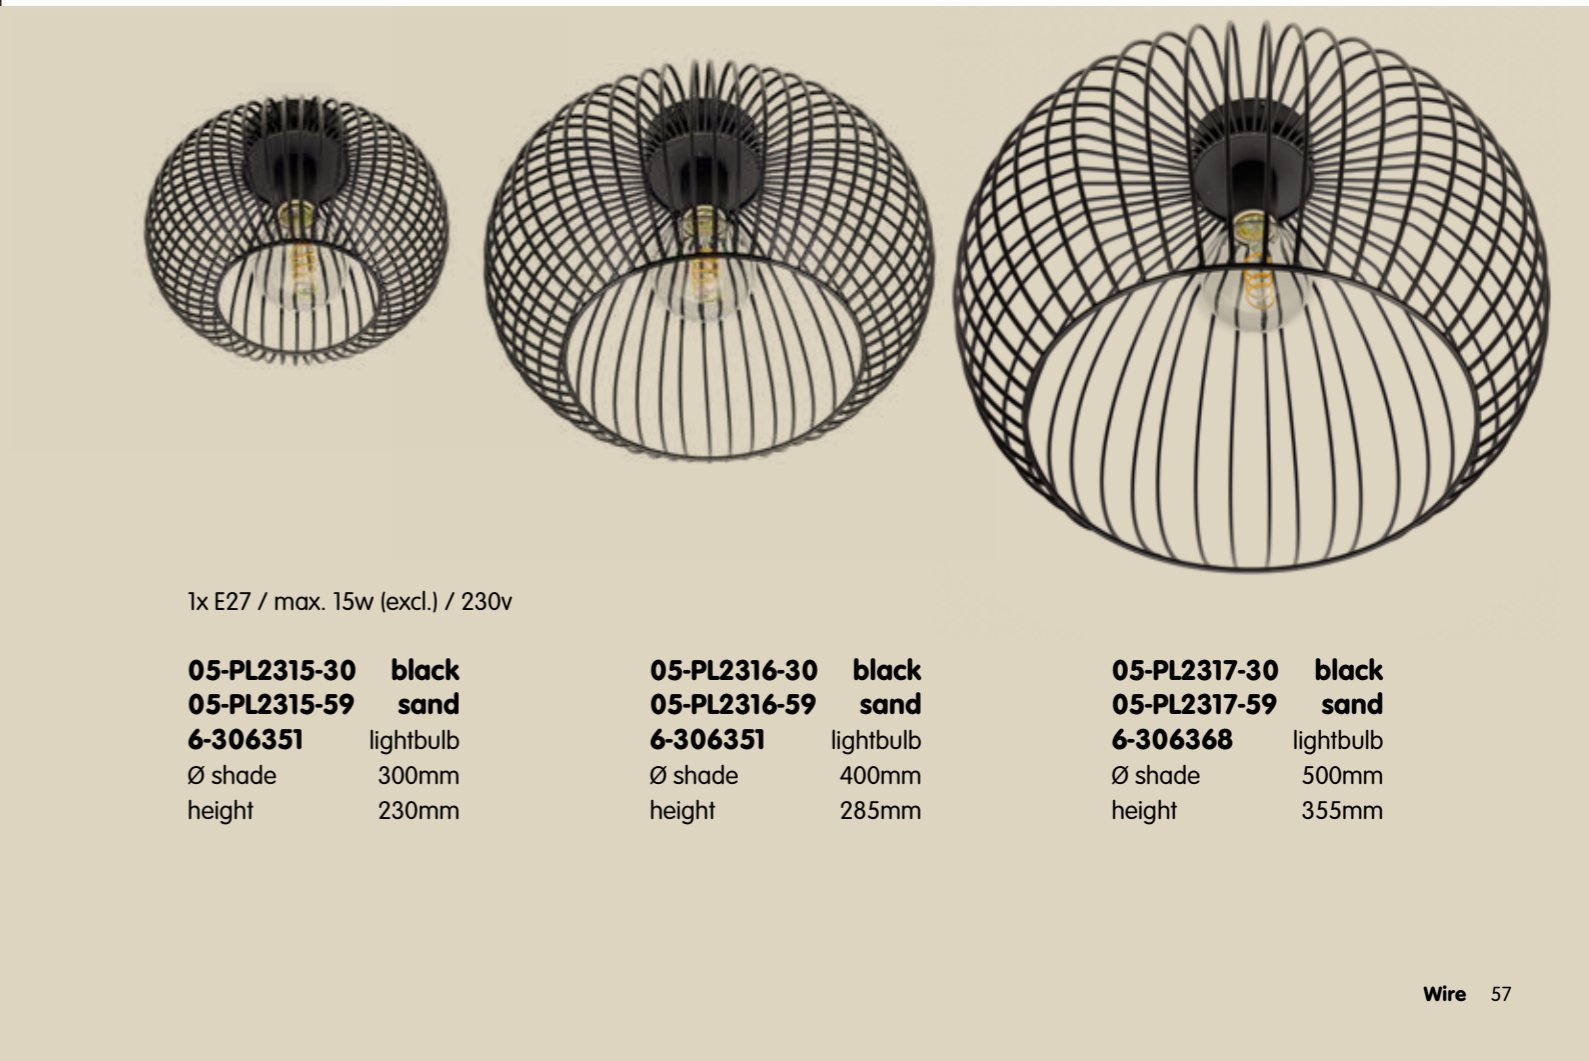

WIRE
CEILING LAMP

1x E27 / max. 15w (excl.) / 230v

05-PL2315-30 black
05-PL2315-59 sand
6-306351 lightbulb
Ø shade 300mm
height 230mm

05-PL2316-30 black
05-PL2316-59 sand
6-306351 lightbulb
Ø shade 400mm
height 285mm

05-PL2317-30 black
05-PL2317-59 sand
6-306368 lightbulb
Ø shade 500mm
height 355mm