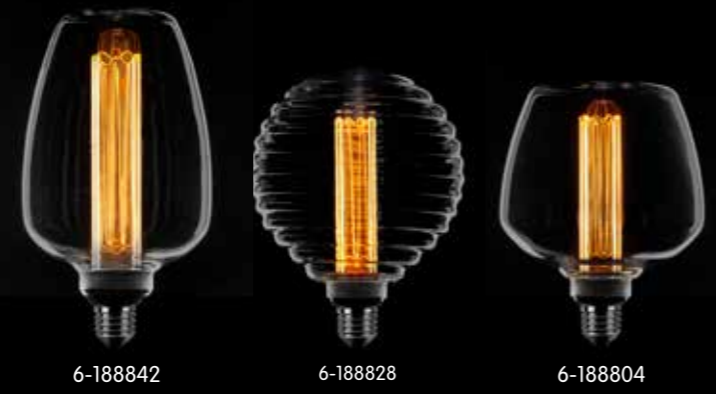

SMOKE 3 SETTINGS DESIGN

1W/40LM • 2½W/100LM • 5W/200LM
15.000H CRI 95 LED 1800K E27

3 LIGHT SETTINGS
NO DIMMER REQUIRED