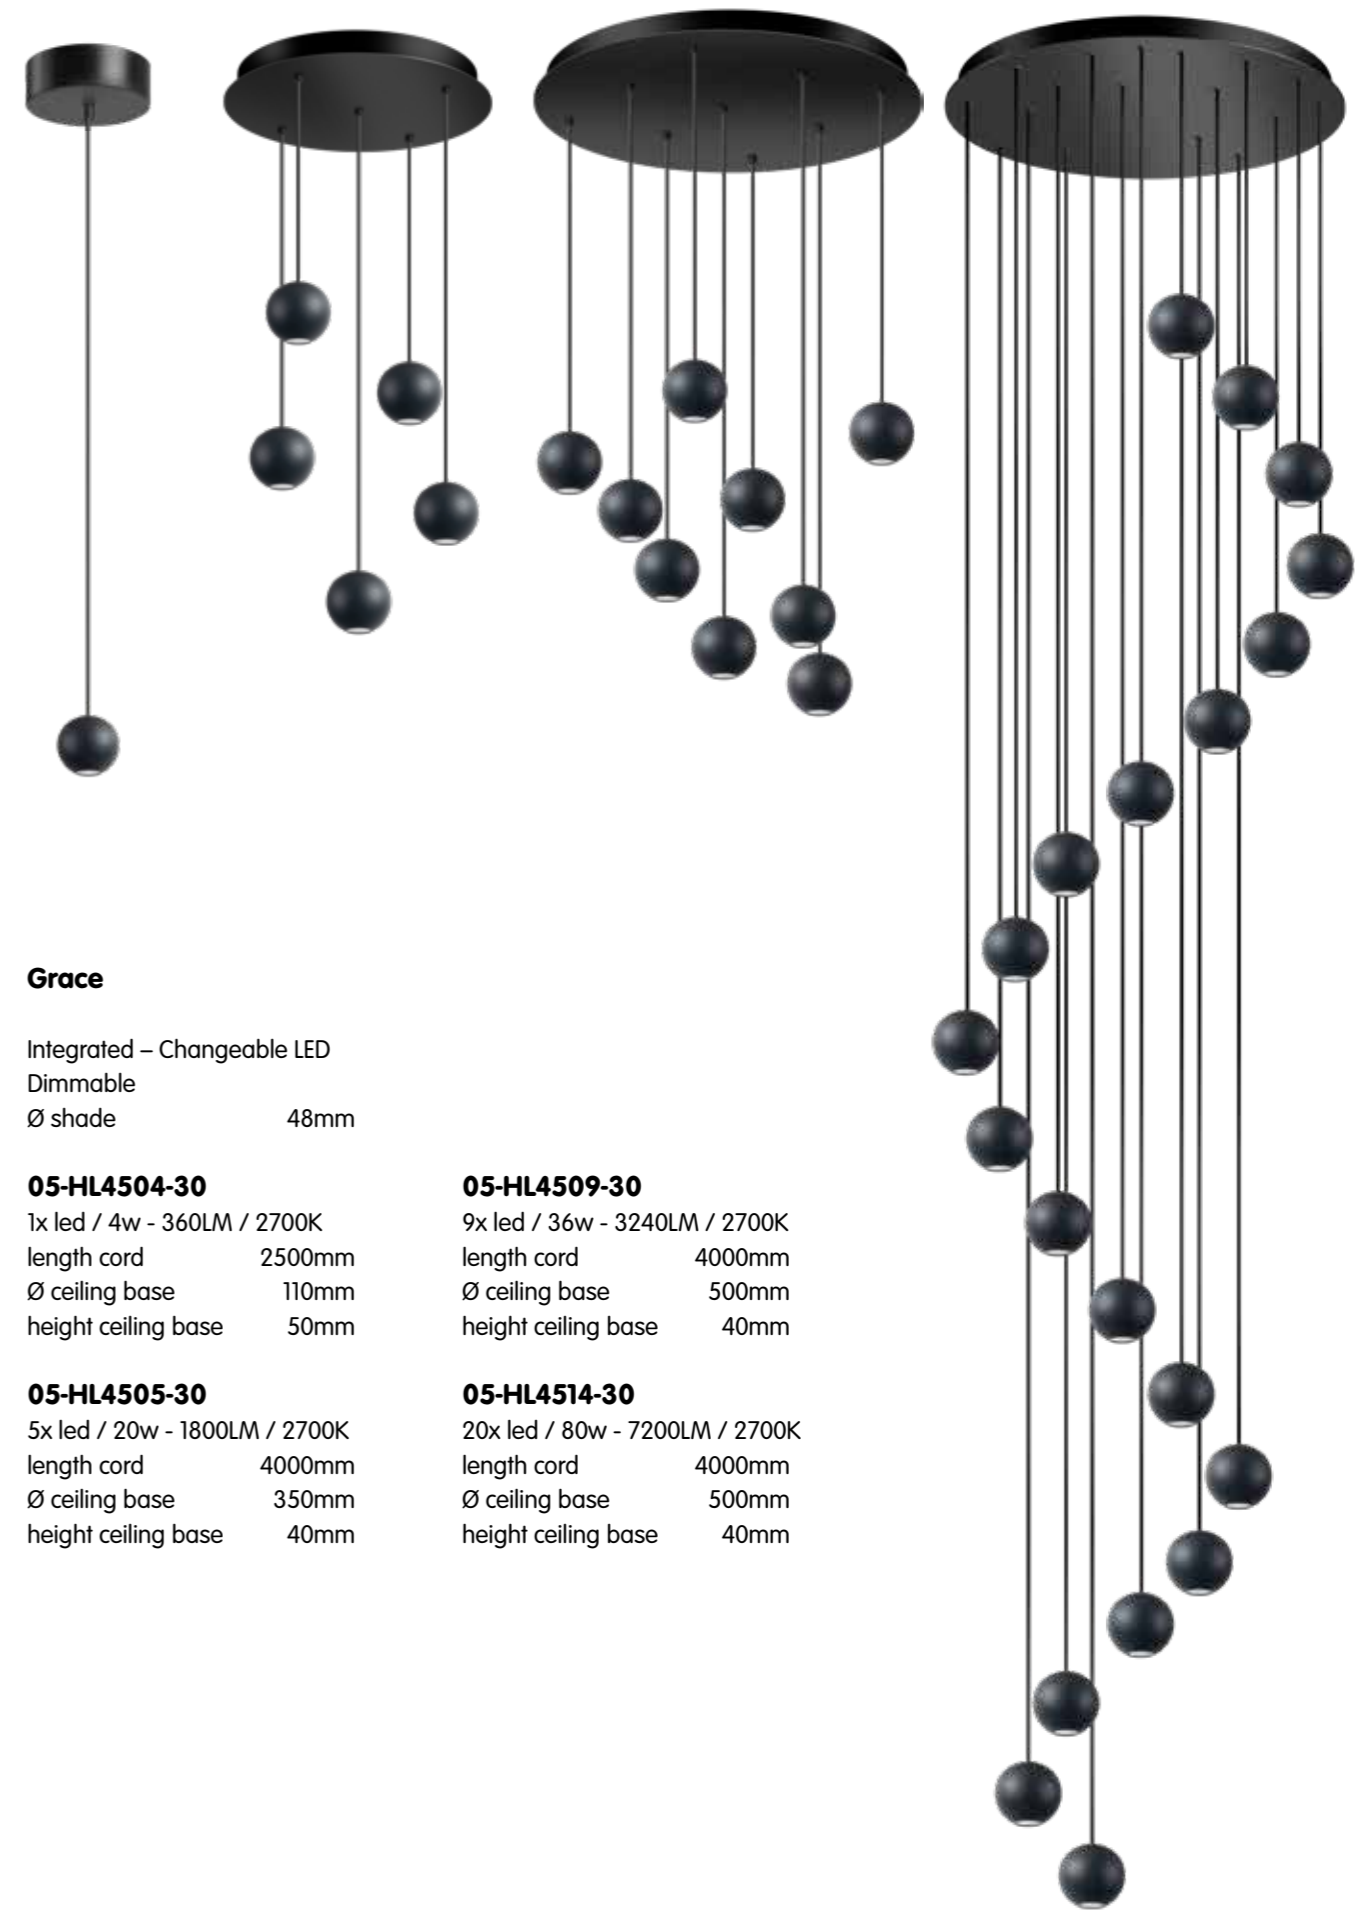

Expo Trading Holland BV

Errors, article changes and any color defects due to the printing process are reserved.

**GRACE**  
PENDANT LAMP

**GRACE**

LESS  
IS  
MORE

**oval ceiling plate**  
page 227

**Grace**

Integrated – Changeable LED  
Dimmable  
Ø shade 48mm

**05-HL4513-30**

13x led / 52w - 4680LM / 2700K  
length cord 2000mm  
length ceiling base 1300mm  
width ceiling base 350mm  
height ceiling base 45mm

**GRACE**  
PENDANT LAMP

**Grace**

Integrated – Changeable LED  
Dimmable  
Ø shade 48mm

**05-HL4504-30**

1x led / 4w - 360LM / 2700K  
length cord 2500mm  
Ø ceiling base 110mm  
height ceiling base 50mm

**05-HL4505-30**

5x led / 20w - 1800LM / 2700K  
length cord 4000mm  
Ø ceiling base 350mm  
height ceiling base 40mm

**05-HL4509-30**

9x led / 36w - 3240LM / 2700K  
length cord 4000mm  
Ø ceiling base 500mm  
height ceiling base 40mm