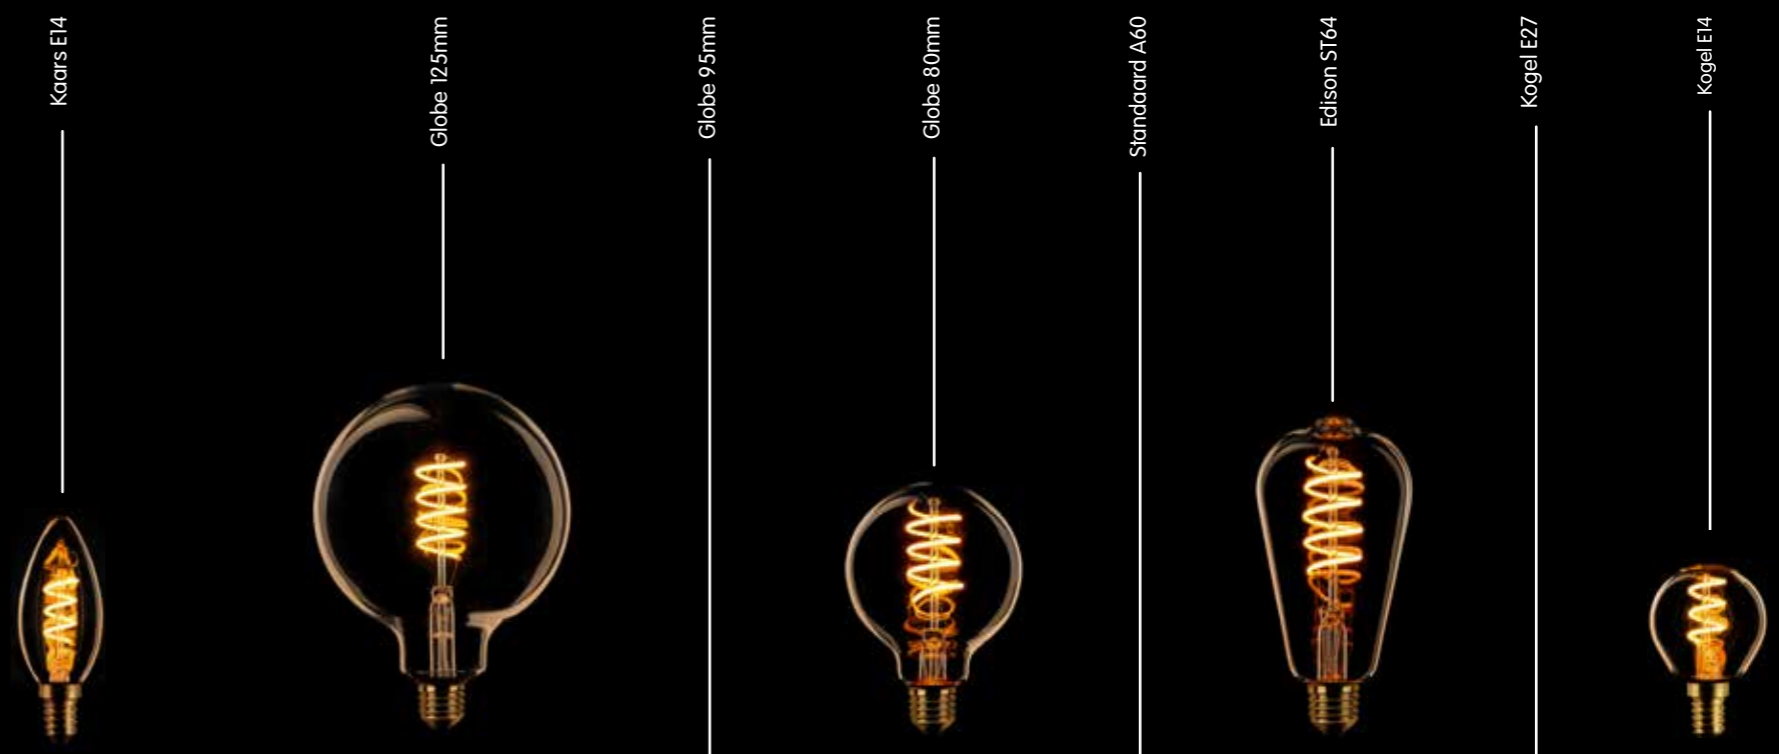

FLAME DIMMABLE LED SPIRAAL

2W 5W 7W 8W 3 SETTINGS
15.000H CRI 95 LED 1800K E14/E27

2W = 160LM
8w = 360LM, dimmable
3settings 7W(260LM) 3,5W(170LM) 1W(80LM)
3settings 5W(180LM) 2,5W(90LM) 1W(40LM)

Kaars E14 2W: 6-189955
Globe 125mm 8w: 6-189986
Globe 95mm
Globe 80mm 3set: 6-300014
Standard A60
Edison ST64 8w: 6-189993
Kogel E27
Kogel E14 3set: 6-301134